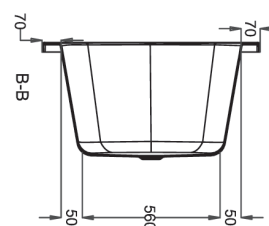

Drop You Bath

vcbc

DESCRIPTION

Drop In Bath - Drop You 1800mm

PRODUCT CODE

1B1.1149

FEATURES

- Dimensions - L1800 x H430* x W800 mm
- Weight - 26.75kg
- Displaced Capacity - 150 litres**
- Material - Acrylic with 8mm steel rod and Cleargreen reinforcement (uses 30% recycled materials).
- An acrylic that has a sensual surface with excellent thermal properties – it is able to retain heat, warm to touch, and is UV resistant.
- Comes with predrilled overflow hole.
- Included pop-up bath waste (TW2).
- Pair it with Drop In Bath Components - bath screen, front panel, end panel or 4-sided skirt.

TECHNICAL DRAWINGS

Top

Back

Front

Side Section

NOTES

Tapware and accessories not included. Drop In Bath Components sold separately. *Height does not include feet or panels. Height of feet adjustable from 110 - 150mm. Baths cannot be rebated into walls if use bath glass screens. **Volume of water contained in the bath filled to the overflow, less 70 litres, to allow for an average person in the bath. Suction mats not to be used on this bath. Drawing indicates the technical measurement only and is not a reflection of how the unit will look. Sizes are nominal only. All drawings in millimeters. Drawings not to scale. October 2019.