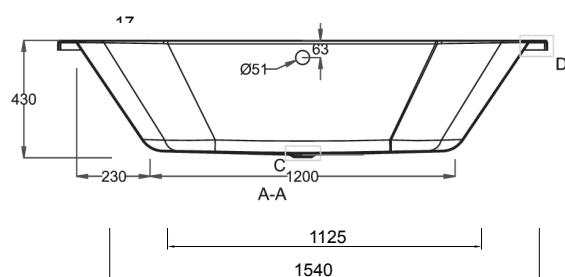

Drop You Bath

vcbc

DESCRIPTION

Drop In Bath - Drop You 1800mm

PRODUCT CODE

1B1.1149

FEATURES

- Dimensions - L1800 x H430* x W800 mm
- Weight - 26.75kg
- Displaced Capacity - 150 litres**
- Material - Acrylic with 8mm steel rod and Cleargreen reinforcement (uses 30% recycled materials).
- An acrylic that has a sensual surface with excellent thermal properties – it is able to retain heat, warm to touch, and is UV resistant.
- Comes with predrilled overflow hole.
- Included pop-up bath waste (TW2).
- Pair it with Drop In Bath Components - bath screen, front panel, end panel or 4-sided skirt.

TECHNICAL DRAWINGS

Top

Back

Front

Side Section

NOTES

Tapware and accessories not included. Drop In Bath Components sold separately. *Height does not include feet or panels. Height of feet adjustable from 110 - 150mm. Baths cannot be rebated into walls if use bath glass screens. **Volume of water contained in the bath filled to the overflow, less 70 litres, to allow for an average person in the bath. Suction mats not to be used on this bath. Drawing indicates the technical measurement only and is not a reflection of how the unit will look. Sizes are nominal only. All drawings in millimeters. Drawings not to scale. October 2019.