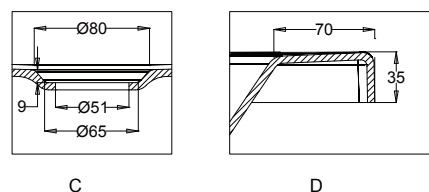

Drop You Bath

vcbc

DESCRIPTION

Drop In Bath - Drop You 1800mm

PRODUCT CODE

1B1.1149

FEATURES

- Dimensions - L1800 x H430* x W800 mm
- Weight - 26.75kg
- Displaced Capacity - 150 litres**
- Material - Acrylic with 8mm steel rod and Cleargreen reinforcement (uses 30% recycled materials).
- An acrylic that has a sensual surface with excellent thermal properties – it is able to retain heat, warm to touch, and is UV resistant.
- Comes with predrilled overflow hole.
- Included pop-up bath waste (TW2).
- Pair it with Drop In Bath Components - bath screen, front panel, end panel or 4-sided skirt.

TECHNICAL DRAWINGS

Top

Back

Front

Side Section

NOTES

Tapware and accessories not included. Drop In Bath Components sold separately. *Height does not include feet or panels. Height of feet adjustable from 110 - 150mm. Baths cannot be rebated into walls if use bath glass screens. **Volume of water contained in the bath filled to the overflow, less 70 litres, to allow for an average person in the bath. Suction mats not to be used on this bath. Drawing indicates the technical measurement only and is not a reflection of how the unit will look. Sizes are nominal only. All drawings in millimeters. Drawings not to scale. October 2019.