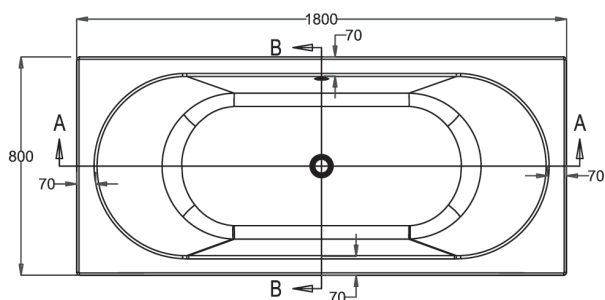

Drop You Bath

vcbc

DESCRIPTION

Drop In Bath - Drop You 1800mm

PRODUCT CODE

1B1.1149

FEATURES

- Dimensions - L1800 x H430* x W800 mm
- Weight - 26.75kg
- Displaced Capacity - 150 litres**
- Material - Acrylic with 8mm steel rod and Cleargreen reinforcement (uses 30% recycled materials).
- An acrylic that has a sensual surface with excellent thermal properties – it is able to retain heat, warm to touch, and is UV resistant.
- Comes with predrilled overflow hole.
- Included pop-up bath waste (TW2).
- Pair it with Drop In Bath Components - bath screen, front panel, end panel or 4-sided skirt.

TECHNICAL DRAWINGS

Top

Back

Front

Side Section

NOTES

Tapware and accessories not included. Drop In Bath Components sold separately. *Height does not include feet or panels. Height of feet adjustable from 110 - 150mm. Baths cannot be rebated into walls if use bath glass screens. **Volume of water contained in the bath filled to the overflow, less 70 litres, to allow for an average person in the bath. Suction mats not to be used on this bath. Drawing indicates the technical measurement only and is not a reflection of how the unit will look. Sizes are nominal only. All drawings in millimeters. Drawings not to scale. October 2019.