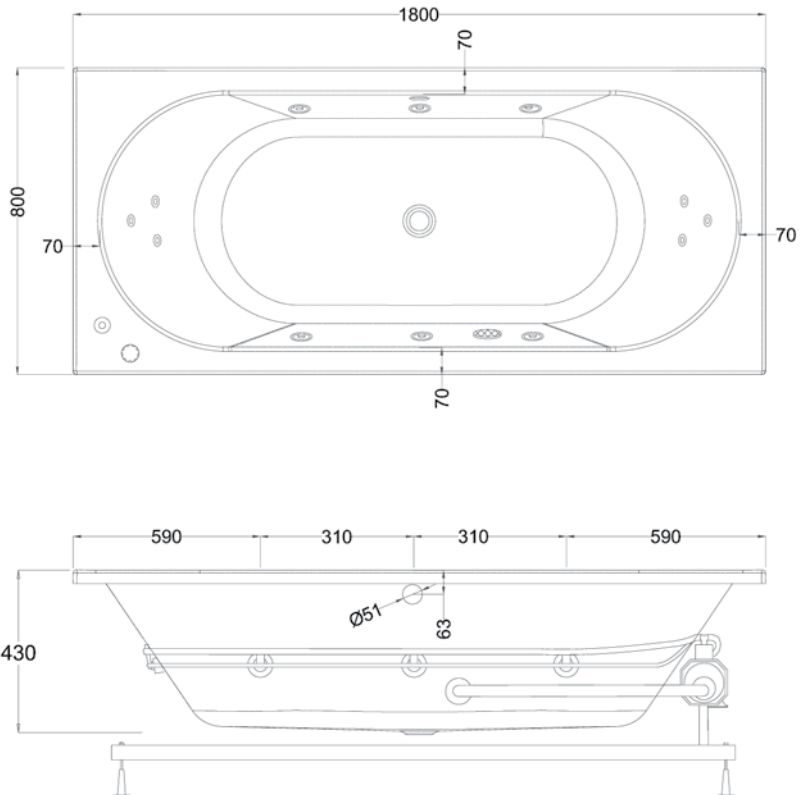

1B1.1147

WHIRLPOOL BATH

1800 WHIRLPOOL BATH

vcboc
FOR BATHROOMS

Please Note: whirlpool baths should be installed by a fully qualified electrician. We take no responsibility for the fitting or installation of electrical items.

1B1.1147 1800 WHIRLPOOL BATH

- Dimensions - W 1800 H 430 D 750
- Made from a special acrylic - a very durable surface with excellent thermal properties. it retains the heat and is warm to touch.
- High pressure water system that is designed to reduce noise and flow restriction.
- For long-term durability each joint is solvent welded and water tested.
- To ensure maximum stability our whirlpool baths are mounted on a rigid metal frame and cocooned in a fiberglass mould.
- Also available in 1700