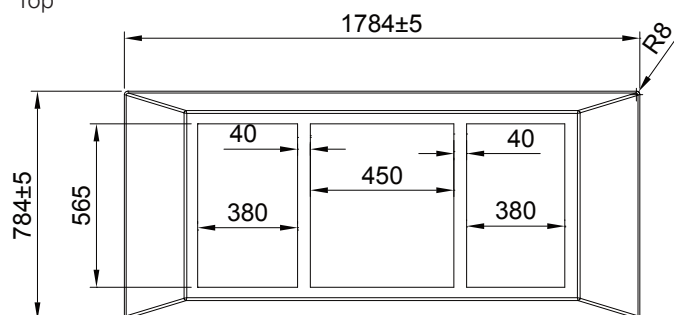

Drop In Bath

vcbc

DESCRIPTION

Drop In Bath Components - 4-Sided Skirt 1800mm

PRODUCT CODE

1B1.1143

FEATURES

- Dimensions - L1784 x H578 x W784 mm
- Material - Acrylic panel fully reinforced with GRP.
- Pair it with our Drop In Bath 1800mm – Drop You (1B1.1149) or Drop Me (1B1.1141).
- Supplied with legs and adjustable telescopic arms (adjustable in height for leveling from 110-150mm).
- All baths and components sold separately.

TECHNICAL DRAWINGS

Top

Front

Side Section

NOTES

Bath, tapware and accessories not included. Drawing indicates the technical measurement only and is not a reflection of how the unit will look. Sizes are nominal only. All drawings in millimeters. Drawings not to scale. October 2019.