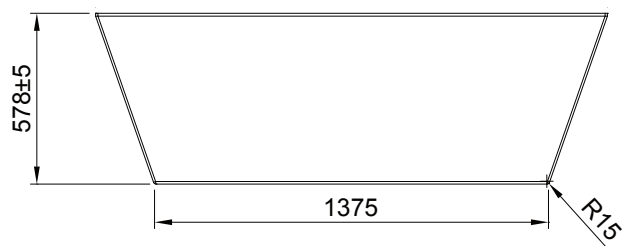

Drop In Bath

vcbc

DESCRIPTION

Drop In Bath Components - 4-Sided Skirt 1800mm

PRODUCT CODE

1B1.1143

FEATURES

- Dimensions - L1784 x H578 x W784 mm
- Material - Acrylic panel fully reinforced with GRP.
- Pair it with our Drop In Bath 1800mm – Drop You (1B1.1149) or Drop Me (1B1.1141).
- Supplied with legs and adjustable telescopic arms (adjustable in height for leveling from 110-150mm).
- All baths and components sold separately.

TECHNICAL DRAWINGS

Top

Front

Side Section

NOTES

Bath, tapware and accessories not included. Drawing indicates the technical measurement only and is not a reflection of how the unit will look. Sizes are nominal only. All drawings in millimeters. Drawings not to scale. October 2019.