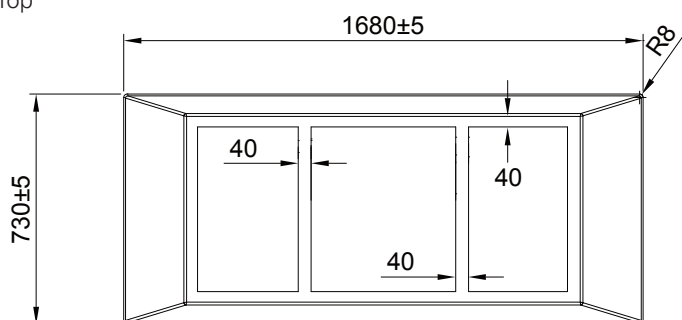

TECHNICAL DRAWINGS

Top

Front