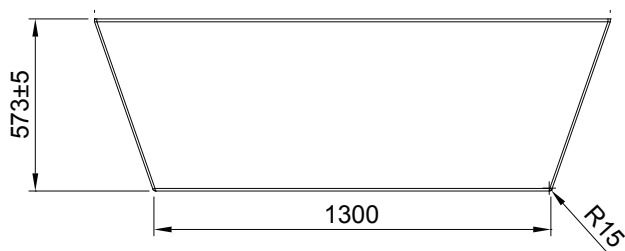

## DESCRIPTION

Drop In Bath Components - 4-Sided Skirt 1700mm

## FEATURES

- Dimensions - L1680 x H573 x W730 mm
- Material - Acrylic panel fully reinforced with GRP.
- Pair it with our Drop In Bath 1700mm – Drop You (1B1.1148) or Drop Me (1B1.1140).
- Supplied with legs and adjustable telescopic arms (adjustable in height for leveling from 110-150mm).
- All baths and components sold separately.

## TECHNICAL DRAWINGS

Top

Front

Side Section

## NOTES

Bath, tapware and accessories not included. Drawing indicates the technical measurement only and is not a reflection of how the unit will look. Sizes are nominal only. All drawings in millimeters. Drawings not to scale. October 2019.