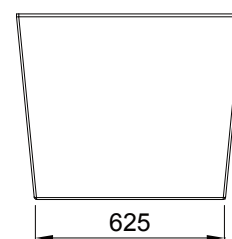

## DESCRIPTION

Drop In Bath Components - 4-Sided Skirt 1700mm

## FEATURES

- Dimensions - L1680 x H573 x W730 mm
- Material - Acrylic panel fully reinforced with GRP.
- Pair it with our Drop In Bath 1700mm – Drop You (1B1.1148) or Drop Me (1B1.1140).
- Supplied with legs and adjustable telescopic arms (adjustable in height for leveling from 110-150mm).
- All baths and components sold separately.

## TECHNICAL DRAWINGS

Top

Front

Side Section

## NOTES

Bath, tapware and accessories not included. Drawing indicates the technical measurement only and is not a reflection of how the unit will look. Sizes are nominal only. All drawings in millimeters. Drawings not to scale. October 2019.