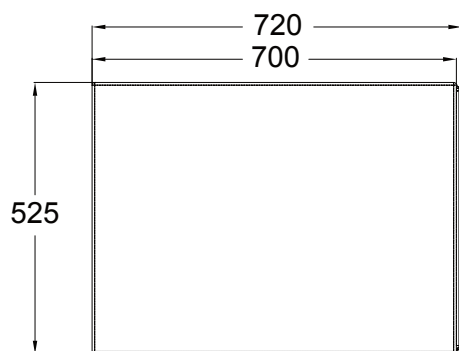

B Shower Bath

vcbc

DESCRIPTION

B Shower Bath - End Panel

PRODUCT CODE

1B1.1024

FEATURES

- Dimensions - L720 x H525 x W40 mm
- Material - Acrylic panel fully reinforced with GRP.
- To be fitted with B Shower Bath.

TECHNICAL DRAWINGS

Front

Side

NOTES

Sold separately. Drawing indicates the technical measurement only and is not a reflection of how the unit will look. Sizes are nominal only. All drawings in millimeters. Drawings not to scale. September 2019.