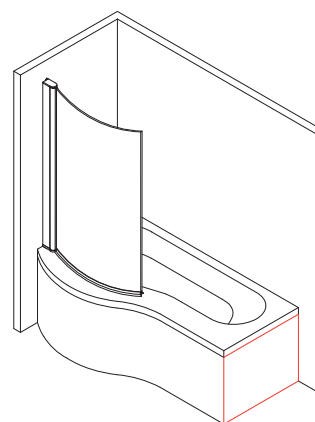

## DESCRIPTION

B Shower Bath - End Panel

## FEATURES

- Dimensions - L720 x H525 x W40 mm
- Material - Acrylic panel fully reinforced with GRP.
- To be fitted with B Shower Bath.

## TECHNICAL DRAWINGS

Front

Side