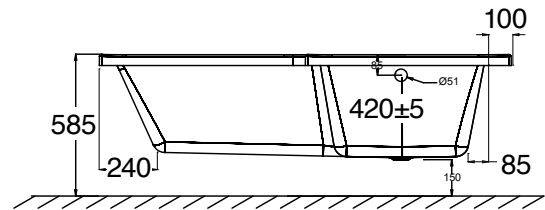

Panels

1B1.1144

Square Shower Bath - Front Panel

W 1700 H 540 D 40

1B1.1145

Square Shower Bath - End Panel

W 1700 H 540 D 40

Shower Screen

2A1.1206

Square Shower Bath - Screen

W 830 H 1500

Note: Height of bath does not allow for feet or panels. Acrylic upstands available long side; short side.

Long side (over 1200mm)

Short Side (less than 1200mm)

1B1.1011/1B1.1012 SQUARE SHOWER BATH

- Bath Dimensions - **W 1700 H 433 D 850**
- Shower Baths are the perfect practical option for bathing & showering - even in the smallest bathroom.
- Matching shower screens and comfortable ergonomic shapes create a relaxing and natural bathing experience.
- Made from a special acrylic - a very durable surface with excellent thermal properties. It retains the heat and is warm to touch.

1B1.1011/1B1.1012

SHOWER BATH

SQUARE BATH

1B1.1011 Square Shower Bath - Left Sided

Note: Height does not allow for feet or panels.
Height of feet adjustable from 110mm-150mm.

1B1.1012 Square Shower Bath - Right Sided