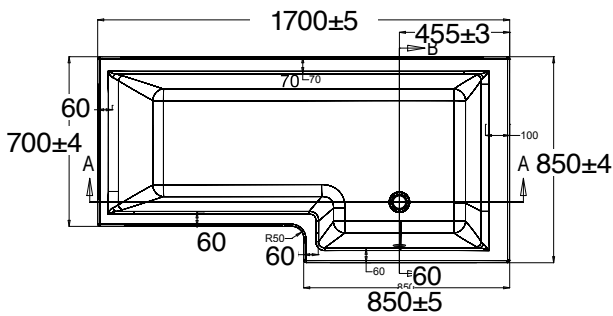

Panels

1B1.1144

Square Shower Bath - Front Panel

W 1700 H 540 D 40

1B1.1145

Square Shower Bath - End Panel

W 1700 H 540 D 40

Shower Screen

2A1.1206

Square Shower Bath - Screen

W 830 H 1500

Note: Height of bath does not allow for feet or panels. Acrylic upstands available long side; short side.

Long side (over 1200mm)

Short Side (less than 1200mm)

1B1.1011/1B1.1012 SQUARE SHOWER BATH

- Bath Dimensions - **W 1700 H 433 D 850**
- Shower Baths are the perfect practical option for bathing & showering - even in the smallest bathroom.
- Matching shower screens and comfortable ergonomic shapes create a relaxing and natural bathing experience.
- Made from a special acrylic - a very durable surface with excellent thermal properties. It retains the heat and is warm to touch.

1B1.1011/1B1.1012

SHOWER BATH

SQUARE BATH

1B1.1011 Square Shower Bath - Left Sided

Note: Height does not allow for feet or panels.
Height of feet adjustable from 110mm-150mm.

1B1.1012 Square Shower Bath - Right Sided