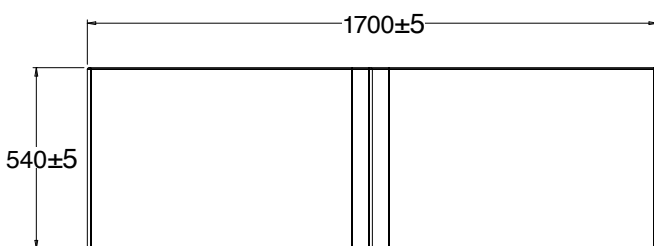

1B1.1011/1B1.1012 SQUARE SHOWER BATH

- Bath Dimensions - **W 1700 H 433 D 850**
- Shower Baths are the perfect practical option for bathing & showering - even in the smallest bathroom.
- Matching shower screens and comfortable ergonomic shapes create a relaxing and natural bathing experience.
- Made from a special acrylic - a very durable surface with excellent thermal properties. It retains the heat and is warm to touch.

1B1.1011/1B1.1012

SHOWER BATH

SQUARE BATH

1B1.1011 Square Shower Bath - Left Sided

Note: Height does not allow for feet or panels.
Height of feet adjustable from 110mm-150mm.

1B1.1012 Square Shower Bath - Right Sided

Note: Height does not allow for feet or panels. Height of feet adjustable from 110mm-150mm. Baths cannot be rebated into walls if using the shower screens.

1B1.1145 Square Shower Bath - End Panel

1B1.1144 Square Shower Bath - Front Panel