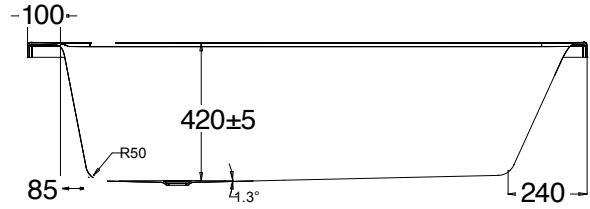

Panels

1B1.1144

Square Shower Bath - Front Panel

W 1700 H 540 D 40

1B1.1145

Square Shower Bath - End Panel

W 1700 H 540 D 40

Shower Screen

2A1.1206

Square Shower Bath - Screen

W 830 H 1500

Note: Height of bath does not allow for feet or panels. Acrylic upstands available long side; short side.

Long side (over 1200mm)

Short Side (less than 1200mm)

1B1.1011/1B1.1012 SQUARE SHOWER BATH

- Bath Dimensions - **W 1700 H 433 D 850**
- Shower Baths are the perfect practical option for bathing & showering - even in the smallest bathroom.
- Matching shower screens and comfortable ergonomic shapes create a relaxing and natural bathing experience.
- Made from a special acrylic - a very durable surface with excellent thermal properties. It retains the heat and is warm to touch.

1B1.1011/1B1.1012

SHOWER BATH

SQUARE BATH

1B1.1011 Square Shower Bath - Left Sided

Note: Height does not allow for feet or panels.
Height of feet adjustable from 110mm-150mm.

1B1.1012 Square Shower Bath - Right Sided