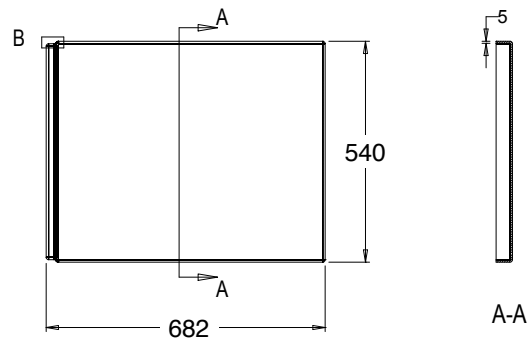

1B1.1011/1B1.1012 SQUARE SHOWER BATH

- Bath Dimensions - **W 1700 H 433 D 850**
- Shower Baths are the perfect practical option for bathing & showering - even in the smallest bathroom.
- Matching shower screens and comfortable ergonomic shapes create a relaxing and natural bathing experience.
- Made from a special acrylic - a very durable surface with excellent thermal properties. It retains the heat and is warm to touch.

1B1.1011/1B1.1012

SHOWER BATH

SQUARE BATH

1B1.1011 Square Shower Bath - Left Sided

Note: Height does not allow for feet or panels.
Height of feet adjustable from 110mm-150mm.

1B1.1012 Square Shower Bath - Right Sided

Note: Height does not allow for feet or panels. Height of feet adjustable from 110mm-150mm. Baths cannot be rebated into walls if using the shower screens.

1B1.1145 Square Shower Bath - End Panel

1B1.1144 Square Shower Bath - Front Panel

NB: Drawings indicate the technical measurements only and is not a reflection of how the unit will look.