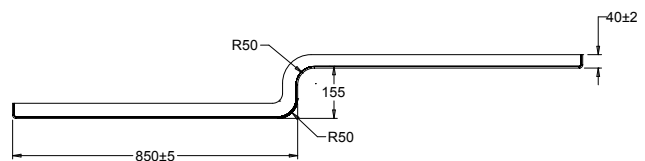

1B1.1144 Square Shower Bath - Front Panel