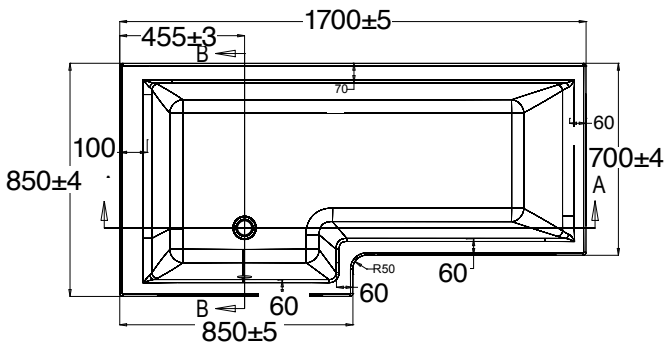

Panels

1B1.1144

Square Shower Bath - Front Panel

W 1700 H 540 D 40

1B1.1145

Square Shower Bath - End Panel

W 1700 H 540 D 40

Shower Screen

2A1.1206

Square Shower Bath - Screen

W 830 H 1500

Note: Height of bath does not allow for feet or panels. Acrylic upstands available long side; short side.

Long side (over 1200mm)

Short Side (less than 1200mm)

1B1.1011/1B1.1012 SQUARE SHOWER BATH

- Bath Dimensions - **W 1700 H 433 D 850**
- Shower Baths are the perfect practical option for bathing & showering - even in the smallest bathroom.
- Matching shower screens and comfortable ergonomic shapes create a relaxing and natural bathing experience.
- Made from a special acrylic - a very durable surface with excellent thermal properties. It retains the heat and is warm to touch.

1B1.1011/1B1.1012

SHOWER BATH

SQUARE BATH

1B1.1011 Square Shower Bath - Left Sided

Note: Height does not allow for feet or panels.
Height of feet adjustable from 110mm-150mm.

1B1.1012 Square Shower Bath - Right Sided