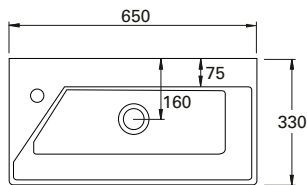

DESCRIPTION

Synergy 650 Wall-Hung Basin

PRODUCT CODE

17065-KL

FEATURES

- Dimensions - W650 x H150 x D330 mm
- Available in widths 550 and 650 (single bowl).
- Slim depth of 330mm
- Offset left tap
- Ceramic top with overflow from Europe
- Can be combined with a White painted or Melamine 2 door cabinet

TECHNICAL DRAWINGS

Top

Back of Basin

NOTES

Excludes tap ware and accessories. Drawing indicates the technical measurement only and is not a reflection of how the product will look. Sizes are nominal only. All drawings in millimeters. Drawings not to scale. September 2019.