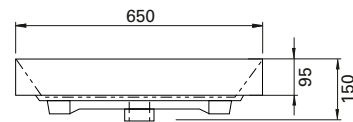

DESCRIPTION

Synergy 650 Wall-Hung Basin

PRODUCT CODE

17065-KL

FEATURES

- Dimensions - W650 x H150 x D330 mm
- Available in widths 550 and 650 (single bowl).
- Slim depth of 330mm
- Offset left tap
- Ceramic top with overflow from Europe
- Can be combined with a White painted or Melamine 2 door cabinet

TECHNICAL DRAWINGS

Top

Back of Basin

NOTES

Excludes tap ware and accessories. Drawing indicates the technical measurement only and is not a reflection of how the product will look. Sizes are nominal only. All drawings in millimeters. Drawings not to scale. September 2019.