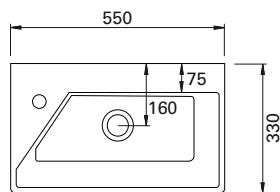

## FEATURES

- Dimensions - W550 x H150 x D330 mm
- Available in widths 550 and 650 (single bowl).
- Slim depth of 330mm
- Offset left tap
- Ceramic top with overflow from Europe
- Can be combined with a White painted or Melamine 2 door cabinet

## TECHNICAL DRAWINGS

Top

Back of Basin

## NOTES

Excludes tap ware and accessories. Drawing indicates the technical measurement only and is not a reflection of how the product will look. Sizes are nominal only. All drawings in millimeters. Drawings not to scale. September 2019.