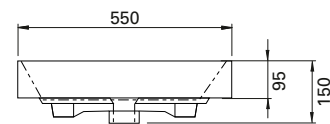

## FEATURES

- Dimensions - W550 x H150 x D330 mm
- Available in widths 550 and 650 (single bowl).
- Slim depth of 330mm
- Offset left tap
- Ceramic top with overflow from Europe
- Can be combined with a White painted or Melamine 2 door cabinet

## TECHNICAL DRAWINGS

Top

Back of Basin

## NOTES

Excludes tap ware and accessories. Drawing indicates the technical measurement only and is not a reflection of how the product will look. Sizes are nominal only. All drawings in millimeters. Drawings not to scale. September 2019.