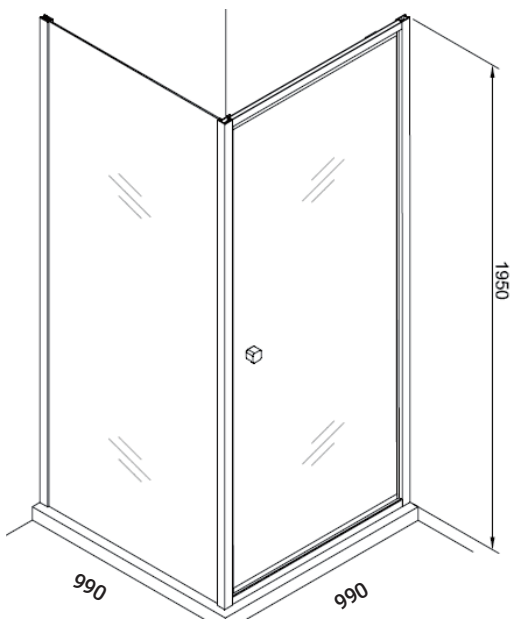

## DESCRIPTION

Clear 6 Pivot Shower Door - 1000mm

## FEATURES

- Dimensions - W1000 x H1950mm
- Door Entry - W791mm
- Satin silver chrome finish frame with clear glass.
- Pivot door with reversible design for left or right opening.
- 6mm toughened safety glass with 3M Ultimate Glass Protection System.
- Power Showerproof - all shower screens and panels are laminated and treated to ensure the screen will not go damp or discolor, provides daily easy cleaning.
- Doors can be fitted by themselves for alcoves or with a side panel\*.

## NOTES

\*1000mm Side Panel (2A1.1457) available at an additional cost. Acrylic wall liners and upstands are custom-made and are supplied after wall-to-wall GIB measurements have been provided. Drawing indicates the technical measurement only and is not a reflection of how the unit will look. Sizes are nominal only. All drawings in millimeters. Drawings not to scale. June 2022.