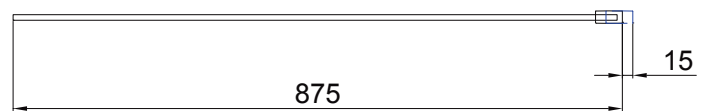

TECHNICAL DRAWINGS

Side Panel
(for 2-sided shower)

NOTES

Excludes tap ware & accessories. *Cannot be fitted with Central Shower Single Slider Door 1700mm (16.D.12140). Drawing indicates the technical measurement only and is not a reflection of how the unit will look. Sizes are nominal only. All drawings in millimeters. Drawings not to scale. October 2019.