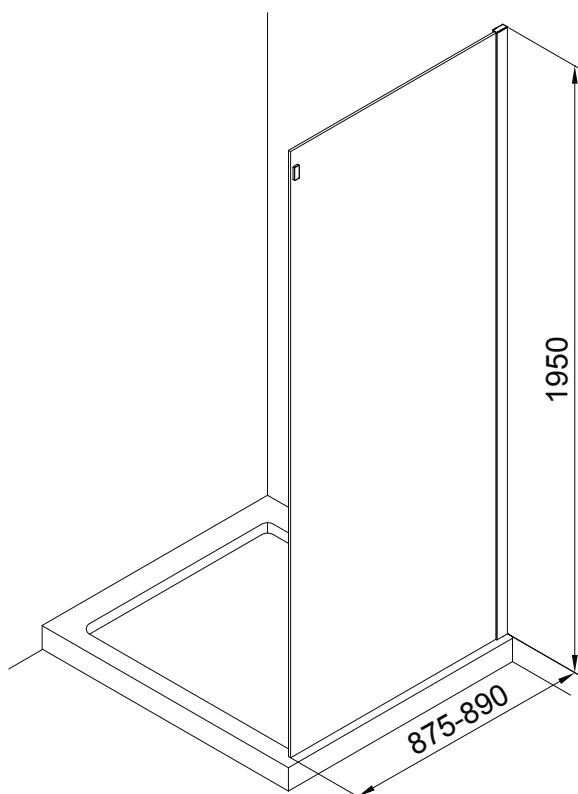

## DESCRIPTION

Central Shower Side Panel - 900mm

## FEATURES

- Dimensions - W875 x H1950mm
- To be fitted with Central Shower Single Slider Door\* (1200, 1400 and 1600mm) for a 2-sided shower.
- Polished chrome finish fittings.
- 8mm clear toughened safety glass with 3M Ultimate Glass Protection System.
- Powershower proof – Shower screens have been carefully developed and tested to ensure they can withstand the optimum performance of a power shower.

## TECHNICAL DRAWINGS

Side Panel  
(for 2-sided shower)

## NOTES

Excludes tap ware & accessories. \*Cannot be fitted with Central Shower Single Slider Door 1700mm (16.D.12140). Drawing indicates the technical measurement only and is not a reflection of how the unit will look. Sizes are nominal only. All drawings in millimeters. Drawings not to scale. October 2019.