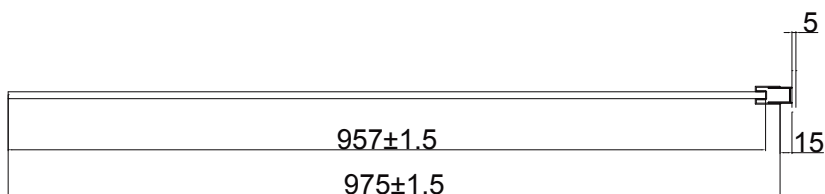

Central Shower

vcbc

DESCRIPTION

Central Shower Side Panel - 1000mm (Limited Stock)

PRODUCT CODE

16.D.12143

FEATURES

- Dimensions - W975 x H1950mm
- Available in 800, 900 or 1000mm.
- Can only be fitted with Central Shower Single Slider Door 1700mm (16.D.12140) for a 2-sided shower.
- Polished chrome finish fittings.
- 8mm clear toughened safety glass with 3M Ultimate Glass Protection System.
- Powershower proof – Shower screens have been carefully developed and tested to ensure they can withstand the optimum performance of a power shower.

TECHNICAL DRAWINGS

Side Panel
(for 2-sided shower)

NOTES

Excludes tap ware & accessories. Can only be fitted with Central Shower Single Slider Door 1700mm (16.D.12140). Drawing indicates the technical measurement only and is not a reflection of how the unit will look. Sizes are nominal only. All drawings in millimeters. Drawings not to scale. October 2019.