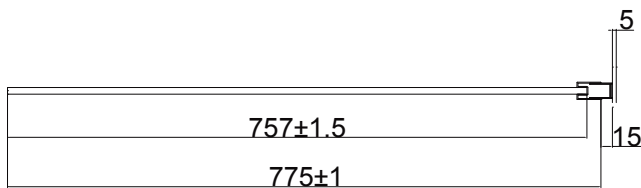

Central Shower

vcbc

DESCRIPTION

Central Shower Side Panel - 800mm (Limited Stock)

PRODUCT CODE

16.D.11490

FEATURES

- Dimensions - W775 x H1950mm
- Available in 800, 900 or 1000mm.
- Can only be fitted with Central Shower Single Slider Door 1700mm (16.D.12140) for a 2-sided shower.
- Polished chrome finish fittings.
- 8mm clear toughened safety glass with 3M Ultimate Glass Protection System.
- Powershower proof – Shower screens have been carefully developed and tested to ensure they can withstand the optimum performance of a power shower.

TECHNICAL DRAWINGS

Side Panel
(for 2-sided shower)

NOTES

Excludes tap ware & accessories. Can only be fitted with Central Shower Single Slider Door 1700mm (16.D.12140). Drawing indicates the technical measurement only and is not a reflection of how the unit will look. Sizes are nominal only. All drawings in millimeters. Drawings not to scale. October 2019.