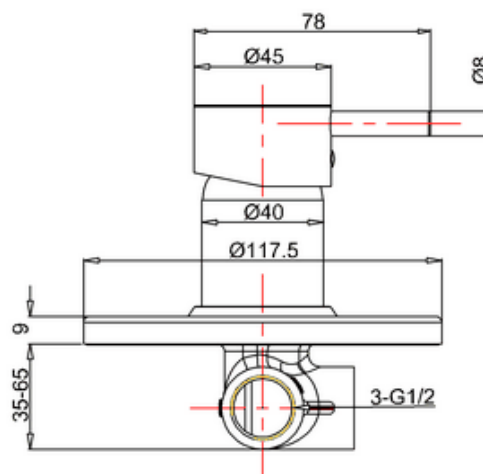

# MIKE PRO.

SINGLE SHOWER MIXER

vcboc  
FOR BATHROOMS

**Note:**

For the each part, the dimension tolerance should be followed the list below.

0 ~ 100	101 ~ 200	201 ~ 400	≥401
±1	±2	±3	±5

For the finished assembly, the dimension tolerance should be followed the list below.

0 ~ 300	≥301
±2	±5

158.G.21387  
SINGLE SHOWER MIXER

- Dimensions - **W** 120mm **H** 215mm **D** 139mm
- Single lever
- Suitable low or mains pressure
- Wall-mounted
- Round face plate