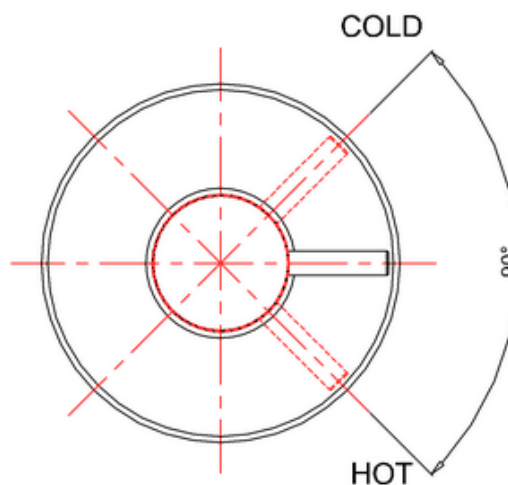

# MIKE PRO.

SINGLE SHOWER MIXER

vcboc  
FOR BATHROOMS

**Note:**

For the each part, the dimension tolerance should be followed the list below.

0 ~ 100	101 ~ 200	201 ~ 400	≥401
±1	±2	±3	±5

For the finished assembly, the dimension tolerance should be followed the list below.

0 ~ 300	≥301
±2	±5

158.G.21387  
SINGLE SHOWER MIXER

- Dimensions - **W** 120mm **H** 215mm **D** 139mm
- Single lever
- Suitable low or mains pressure
- Wall-mounted
- Round face plate