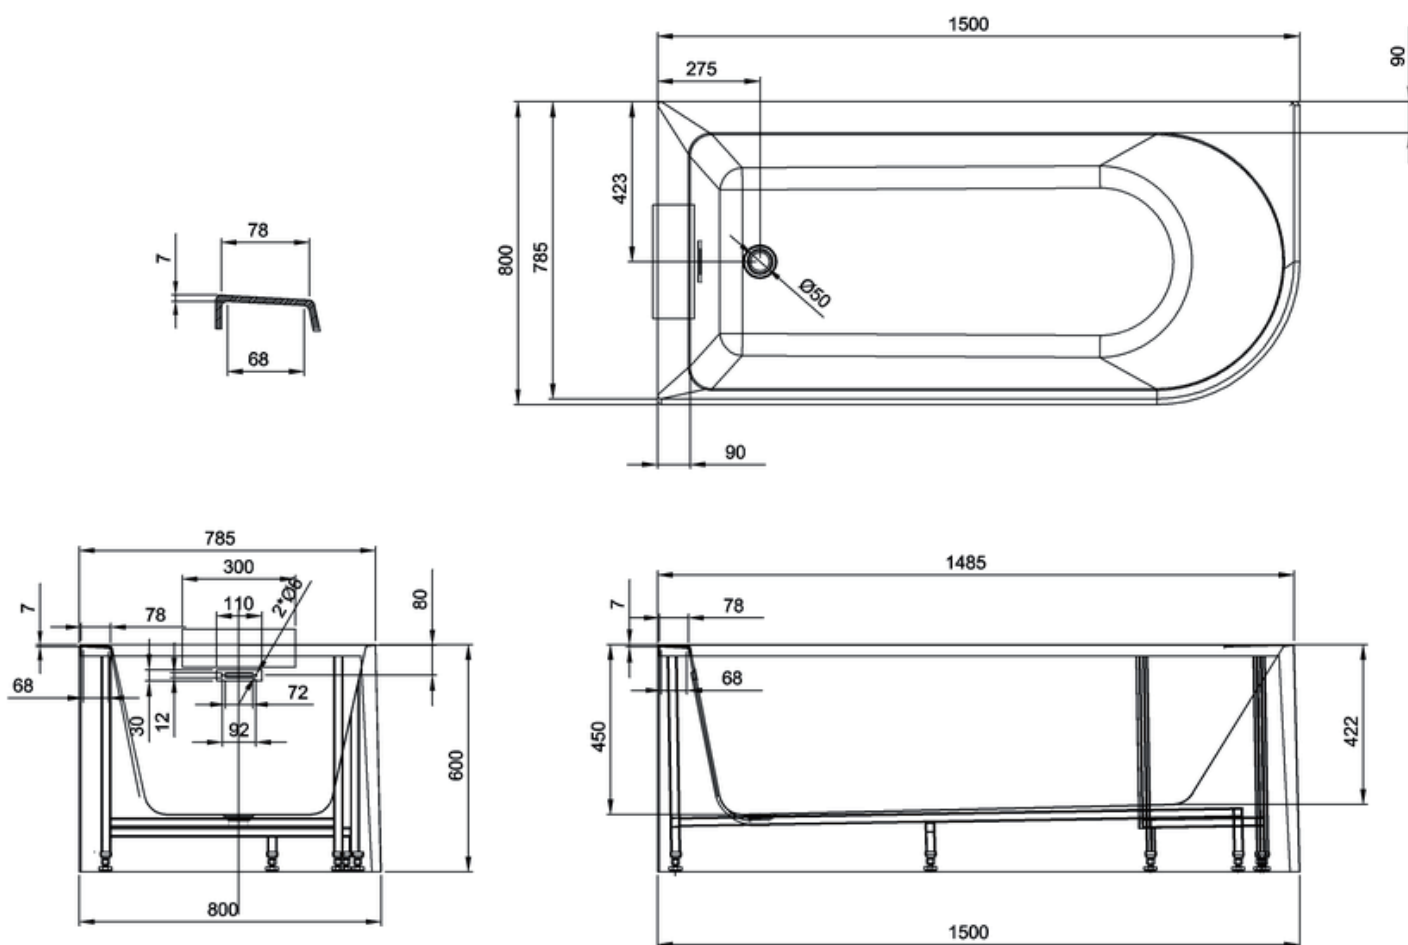

Curve Corner Bath /

vcloc

DESCRIPTION

1500 Curve Corner Bath (right-side curve)

PRODUCT CODE

15.B.35919

FEATURES

- Dimensions 1500(W) x 600(H) x 800(D)
- Available in left or right side curve.
- Made from a specially designed acrylic with excellent thermal properties, designed to retain heat.
- Includes overflow & pop up waste.

Technical drawings and measurements:

NOTES

See our website for product prices. Drawing indicates the technical measurement only and is not a reflection of how the product will look. Sizes are nominal only. All drawings in millimeters. Drawings not to scale. September 2021.