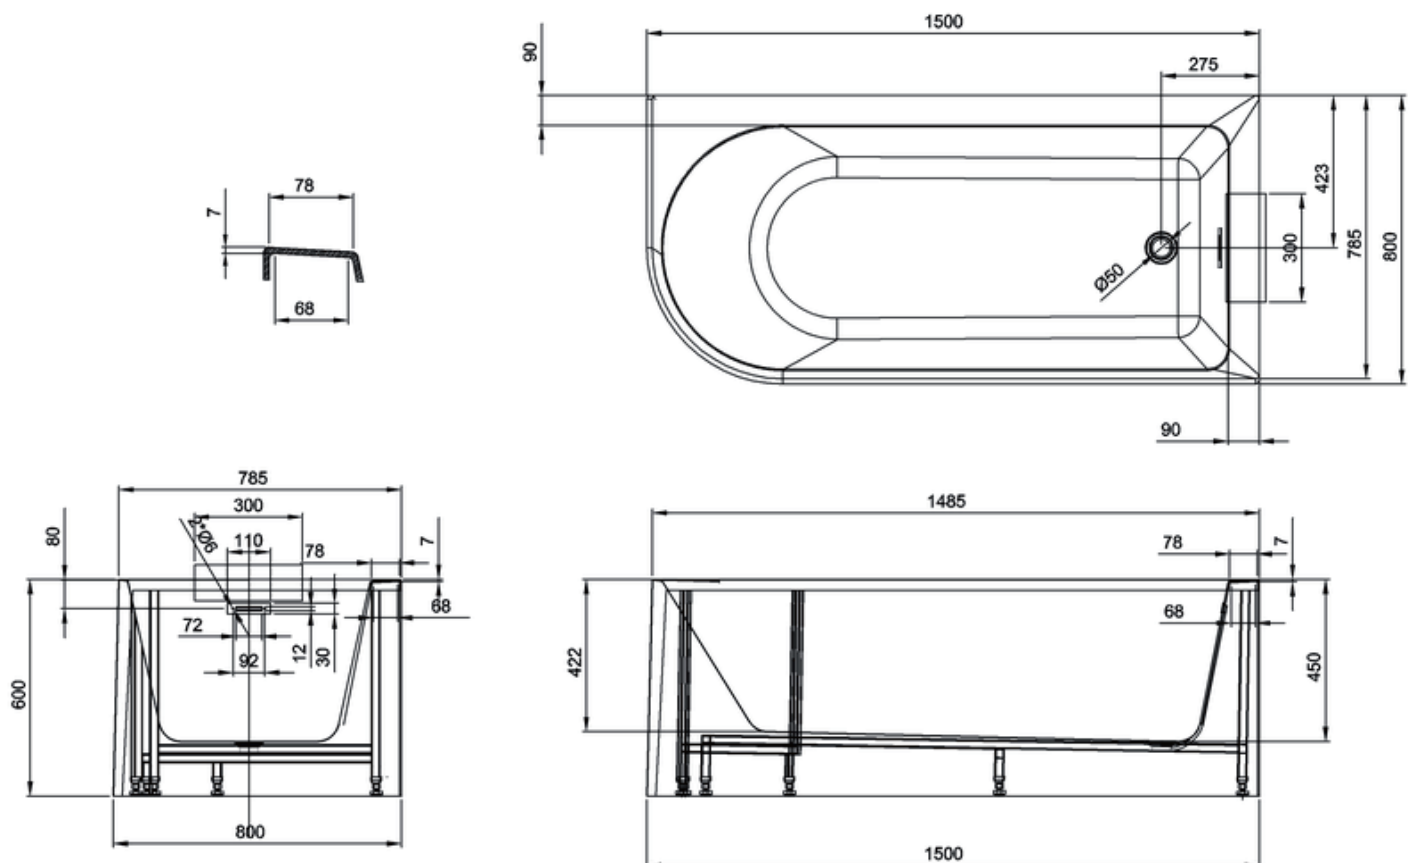

Curve Corner Bath /

vcloc

DESCRIPTION

1500 Curve Corner Bath (left-side curve)

PRODUCT CODE

15.B.35920

FEATURES

- Dimensions 1500(W) x 600(H) x 800(D)
- Available in left or right side curve.
- Made from a specially designed acrylic with excellent thermal properties, designed to retain heat.
- Includes overflow & pop up waste.

Technical drawings and measurements:

NOTES

See our website for product prices. Drawing indicates the technical measurement only and is not a reflection of how the product will look. Sizes are nominal only. All drawings in millimeters. Drawings not to scale. September 2021.