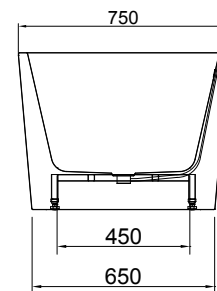

DESCRIPTION

Relax 1700mm Freestanding Bath, Black and White

PRODUCT CODE

15.B.32499

FEATURES

- Dimensions - L1700 x H600 x W750 mm
- Available in 1500 or 1700mm lengths, also available in all White.
- Double-ended design with thick edge.
- Made from an acrylic that has a sensual surface with excellent thermal properties. It is able to retain heat and warm to touch.
- Includes overflow
- Weight: 48kg
- Water capacity: 250L / Displaced capacity: 180L (bath's capacity less 70 litres to allow for average person in bath)
- No pre-drilled tap holes

TECHNICAL DRAWINGS

Top

Side Section

End Section

NOTES

Tap ware and accessories not included. Drawing indicates the technical measurement only and is not a reflection of how the unit will look. Sizes are nominal only. All drawings in millimeters. Drawings not to scale. September 2019.