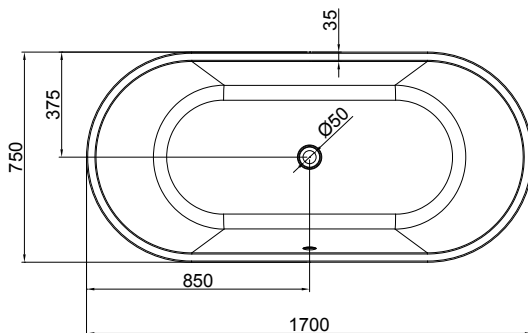

DESCRIPTION

Relax 1700mm Freestanding Bath, Black and White

PRODUCT CODE

15.B.32499

FEATURES

- Dimensions - L1700 x H600 x W750 mm
- Available in 1500 or 1700mm lengths, also available in all White.
- Double-ended design with thick edge.
- Made from an acrylic that has a sensual surface with excellent thermal properties. It is able to retain heat and warm to touch.
- Includes overflow
- Weight: 48kg
- Water capacity: 250L / Displaced capacity: 180L (bath's capacity less 70 litres to allow for average person in bath)
- No pre-drilled tap holes

TECHNICAL DRAWINGS

Top

Side Section

End Section

NOTES

Tap ware and accessories not included. Drawing indicates the technical measurement only and is not a reflection of how the unit will look. Sizes are nominal only. All drawings in millimeters. Drawings not to scale. September 2019.