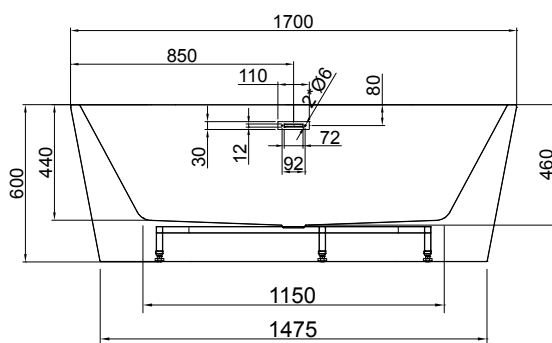

DESCRIPTION

Relax 1700mm Freestanding Bath, Black and White

PRODUCT CODE

15.B.32499

FEATURES

- Dimensions - L1700 x H600 x W750 mm
- Available in 1500 or 1700mm lengths, also available in all White.
- Double-ended design with thick edge.
- Made from an acrylic that has a sensual surface with excellent thermal properties. It is able to retain heat and warm to touch.
- Includes overflow
- Weight: 48kg
- Water capacity: 250L / Displaced capacity: 180L (bath's capacity less 70 litres to allow for average person in bath)
- No pre-drilled tap holes

TECHNICAL DRAWINGS

Top

Side Section

End Section

NOTES

Tap ware and accessories not included. Drawing indicates the technical measurement only and is not a reflection of how the unit will look. Sizes are nominal only. All drawings in millimeters. Drawings not to scale. September 2019.