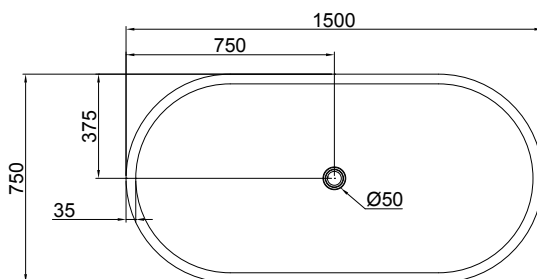

DESCRIPTION

Relax 1500mm Freestanding Bath, Black and White

PRODUCT CODE

15.B.32497

FEATURES

- Dimensions - L1500 x H600 x W750 mm
- Available in 1500 or 1700mm lengths, also available in all White.
- Double-ended design with thick edge.
- Made from an acrylic that has a sensual surface with excellent thermal properties. It is able to retain heat and warm to touch.
- Includes overflow
- Weight: 43kg
- Water capacity: 205L / Displaced capacity: 135L (bath's capacity less 70 litres to allow for average person in bath)
- No pre-drilled tap holes

TECHNICAL DRAWINGS

Top

Side Section

End Section

NOTES

Tap ware and accessories not included. Drawing indicates the technical measurement only and is not a reflection of how the unit will look. Sizes are nominal only. All drawings in millimeters. Drawings not to scale. September 2019.