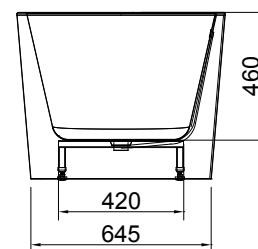

DESCRIPTION

Relax 1500mm Freestanding Bath, Black and White

PRODUCT CODE

15.B.32497

FEATURES

- Dimensions - L1500 x H600 x W750 mm
- Available in 1500 or 1700mm lengths, also available in all White.
- Double-ended design with thick edge.
- Made from an acrylic that has a sensual surface with excellent thermal properties. It is able to retain heat and warm to touch.
- Includes overflow
- Weight: 43kg
- Water capacity: 205L / Displaced capacity: 135L (bath's capacity less 70 litres to allow for average person in bath)
- No pre-drilled tap holes

TECHNICAL DRAWINGS

Top

Side Section

End Section

NOTES

Tap ware and accessories not included. Drawing indicates the technical measurement only and is not a reflection of how the unit will look. Sizes are nominal only. All drawings in millimeters. Drawings not to scale. September 2019.