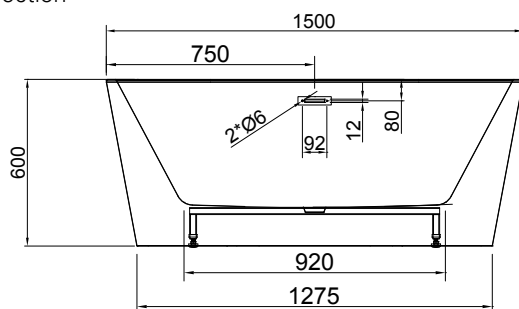

DESCRIPTION

Relax 1500mm Freestanding Bath, Black and White

PRODUCT CODE

15.B.32497

FEATURES

- Dimensions - L1500 x H600 x W750 mm
- Available in 1500 or 1700mm lengths, also available in all White.
- Double-ended design with thick edge.
- Made from an acrylic that has a sensual surface with excellent thermal properties. It is able to retain heat and warm to touch.
- Includes overflow
- Weight: 43kg
- Water capacity: 205L / Displaced capacity: 135L (bath's capacity less 70 litres to allow for average person in bath)
- No pre-drilled tap holes

TECHNICAL DRAWINGS

Top

Side Section

End Section

NOTES

Tap ware and accessories not included. Drawing indicates the technical measurement only and is not a reflection of how the unit will look. Sizes are nominal only. All drawings in millimeters. Drawings not to scale. September 2019.