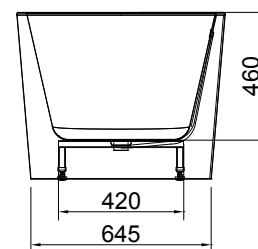

DESCRIPTION

Relax 1500mm Freestanding Bath, White

PRODUCT CODE

15.B.32496

FEATURES

- Dimensions - L1500 x H600 x W750 mm
- Available in 1500 or 1700mm lengths, also available in Black and White.
- Double-ended design with thick edge.
- Made from an acrylic that has a sensual surface with excellent thermal properties. It is able to retain heat and warm to touch.
- Includes overflow
- Weight: 43kg
- Water capacity: 205L / Displaced capacity: 135L (bath's capacity less 70 litres to allow for average person in bath)
- No pre-drilled tap holes

TECHNICAL DRAWINGS

Top

Side Section

End Section

NOTES

Tap ware and accessories not included. Drawing indicates the technical measurement only and is not a reflection of how the unit will look. Sizes are nominal only. All drawings in millimeters. Drawings not to scale. September 2019.