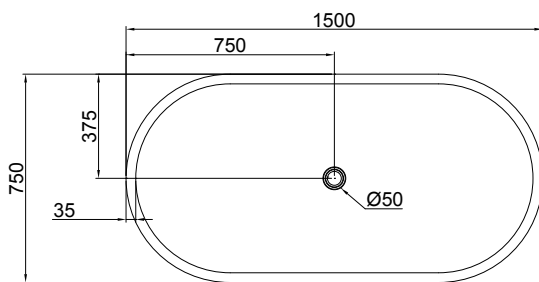

DESCRIPTION

Relax 1500mm Freestanding Bath, White

PRODUCT CODE

15.B.32496

FEATURES

- Dimensions - L1500 x H600 x W750 mm
- Available in 1500 or 1700mm lengths, also available in Black and White.
- Double-ended design with thick edge.
- Made from an acrylic that has a sensual surface with excellent thermal properties. It is able to retain heat and warm to touch.
- Includes overflow
- Weight: 43kg
- Water capacity: 205L / Displaced capacity: 135L (bath's capacity less 70 litres to allow for average person in bath)
- No pre-drilled tap holes

TECHNICAL DRAWINGS

Top

Side Section

End Section

NOTES

Tap ware and accessories not included. Drawing indicates the technical measurement only and is not a reflection of how the unit will look. Sizes are nominal only. All drawings in millimeters. Drawings not to scale. September 2019.