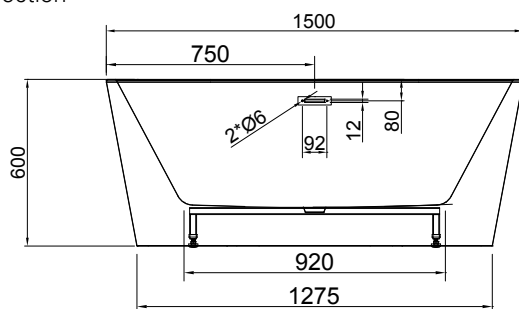

DESCRIPTION

Relax 1500mm Freestanding Bath, White

PRODUCT CODE

15.B.32496

FEATURES

- Dimensions - L1500 x H600 x W750 mm
- Available in 1500 or 1700mm lengths, also available in Black and White.
- Double-ended design with thick edge.
- Made from an acrylic that has a sensual surface with excellent thermal properties. It is able to retain heat and warm to touch.
- Includes overflow
- Weight: 43kg
- Water capacity: 205L / Displaced capacity: 135L (bath's capacity less 70 litres to allow for average person in bath)
- No pre-drilled tap holes

TECHNICAL DRAWINGS

Top

Side Section

End Section

NOTES

Tap ware and accessories not included. Drawing indicates the technical measurement only and is not a reflection of how the unit will look. Sizes are nominal only. All drawings in millimeters. Drawings not to scale. September 2019.