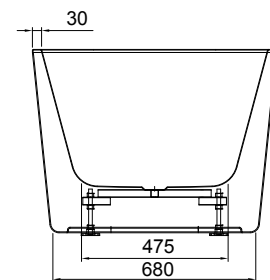

DESCRIPTION

Serene 1700mm Freestanding Bath

PRODUCT CODE

15.B.32490

FEATURES

- Dimensions - L1700 x H600 x W800 mm
- Double-ended, rectangular design with thick edge.
- Made from an acrylic that has a sensual surface with excellent thermal properties. It is able to retain heat and warm to touch.
- Includes overflow
- Weight: 56kg
- Water capacity: 296L / Displaced capacity: 226L (bath's capacity less 70 litres to allow for average person in bath)
- No pre-drilled tap holes

TECHNICAL DRAWINGS

Top

Side Section

End Section

NOTES

Tapware and accessories not included. Drawing indicates the technical measurement only and is not a reflection of how the unit will look. Sizes are nominal only. All drawings in millimeters. Drawings not to scale. September 2019.