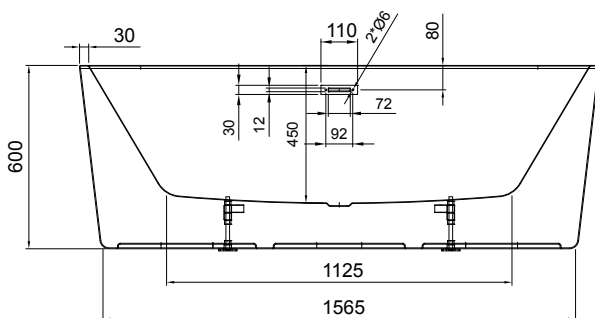

DESCRIPTION

Serene 1700mm Freestanding Bath

PRODUCT CODE

15.B.32490

FEATURES

- Dimensions - L1700 x H600 x W800 mm
- Double-ended, rectangular design with thick edge.
- Made from an acrylic that has a sensual surface with excellent thermal properties. It is able to retain heat and warm to touch.
- Includes overflow
- Weight: 56kg
- Water capacity: 296L / Displaced capacity: 226L (bath's capacity less 70 litres to allow for average person in bath)
- No pre-drilled tap holes

TECHNICAL DRAWINGS

Top

Side Section

End Section

NOTES

Tapware and accessories not included. Drawing indicates the technical measurement only and is not a reflection of how the unit will look. Sizes are nominal only. All drawings in millimeters. Drawings not to scale. September 2019.