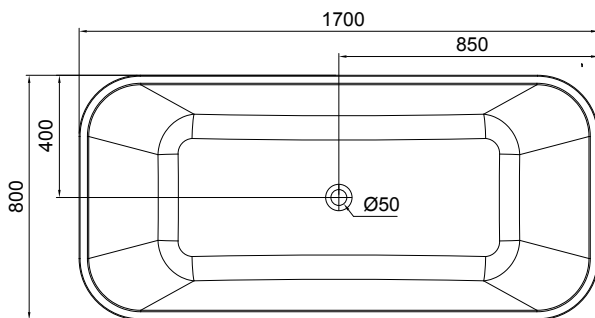

DESCRIPTION

Serene 1700mm Freestanding Bath

PRODUCT CODE

15.B.32490

FEATURES

- Dimensions - L1700 x H600 x W800 mm
- Double-ended, rectangular design with thick edge.
- Made from an acrylic that has a sensual surface with excellent thermal properties. It is able to retain heat and warm to touch.
- Includes overflow
- Weight: 56kg
- Water capacity: 296L / Displaced capacity: 226L (bath's capacity less 70 litres to allow for average person in bath)
- No pre-drilled tap holes

TECHNICAL DRAWINGS

Top

Side Section

End Section

NOTES

Tapware and accessories not included. Drawing indicates the technical measurement only and is not a reflection of how the unit will look. Sizes are nominal only. All drawings in millimeters. Drawings not to scale. September 2019.