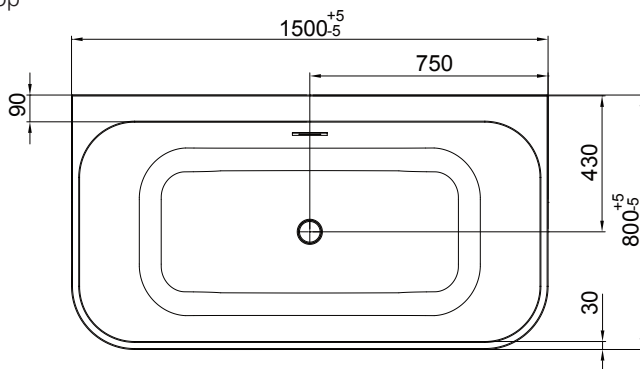

DESCRIPTION

Curve Mini 1500 Back-to-Wall Freestanding Acrylic Bath

PRODUCT CODE

15.B.26772

FEATURES

- Dimensions - L1500 x H610 x W800 mm
- Available in 1500 or 1700mm lengths.
- Weight: 69kg
- Made from an acrylic that has a sensual surface with excellent thermal properties. It is able to retain heat and warm to touch.
- Feature back-to-wall design to sit flush against a wall, maximizing space in your bathroom.
- Includes overflow & pop-up waste.

TECHNICAL DRAWINGS

Top

Side Section

End Section

NOTES

Tapware and accessories not included. Drawing indicates the technical measurement only and is not a reflection of how the unit will look. Sizes are nominal only. All drawings in millimeters. Drawings not to scale. September 2019.