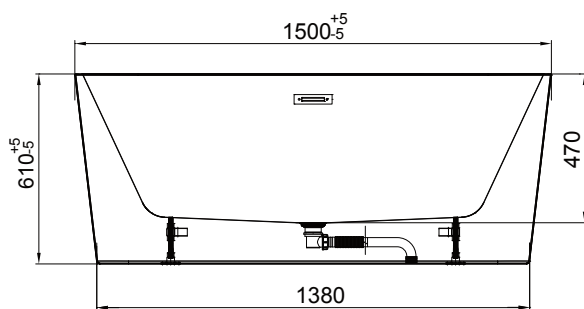

DESCRIPTION

Curve Mini 1500 Back-to-Wall Freestanding Acrylic Bath

PRODUCT CODE

15.B.26772

FEATURES

- Dimensions - L1500 x H610 x W800 mm
- Available in 1500 or 1700mm lengths.
- Weight: 69kg
- Made from an acrylic that has a sensual surface with excellent thermal properties. It is able to retain heat and warm to touch.
- Feature back-to-wall design to sit flush against a wall, maximizing space in your bathroom.
- Includes overflow & pop-up waste.

TECHNICAL DRAWINGS

Top

Side Section

End Section

NOTES

Tapware and accessories not included. Drawing indicates the technical measurement only and is not a reflection of how the unit will look. Sizes are nominal only. All drawings in millimeters. Drawings not to scale. September 2019.