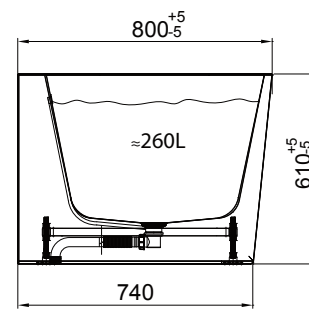

DESCRIPTION

Curve Mini 1500 Back-to-Wall Freestanding Acrylic Bath

PRODUCT CODE

15.B.26772

FEATURES

- Dimensions - L1500 x H610 x W800 mm
- Available in 1500 or 1700mm lengths.
- Weight: 69kg
- Made from an acrylic that has a sensual surface with excellent thermal properties. It is able to retain heat and warm to touch.
- Feature back-to-wall design to sit flush against a wall, maximizing space in your bathroom.
- Includes overflow & pop-up waste.

TECHNICAL DRAWINGS

Top

Side Section

End Section

NOTES

Tapware and accessories not included. Drawing indicates the technical measurement only and is not a reflection of how the unit will look. Sizes are nominal only. All drawings in millimeters. Drawings not to scale. September 2019.