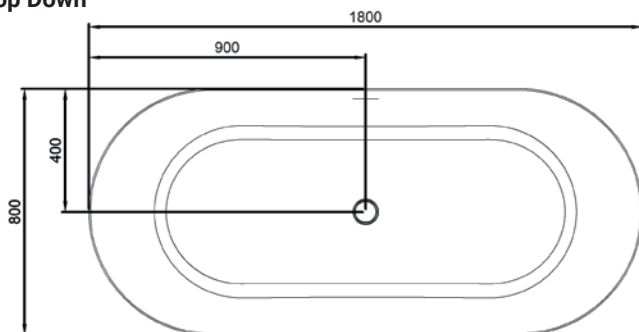

OVAL GLOSS BATHS /

vcbbc

DESCRIPTION

Oval 1800 Gloss Freestanding Acrylic Bath

PRODUCT CODE

15.A39565

Dimensions W 1800 x H 600 x D 800 (mm)

Material Acrylic (White Gloss Finish)

Weight 43kg

Water Capacity 250L*

Displaced Capacity 180L**

Included Overflow and pop-up waste

Features

- An acrylic composition with excellent thermal properties, Oval is able to retain heat and is warm to touch.
- Free-standing, double-ended design with thin edge and smooth curved corners.
- Gloss finish

TECHNICAL DRAWINGS

Side

Front

Top Down

NOTES

*Volume of water contained in the bath if filled to the overflow. **Volume of water contained in the bath if filled to the overflow, less 70 litres to allow for an average-sized person in the bath. Drawing indicates the technical measurement only and is not a reflection of how the product will look. Sizes are nominal only. All drawings in millimeters. Drawings not to scale. April 2024.