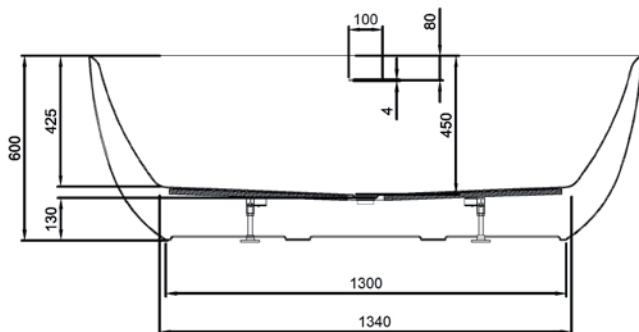

OVAL GLOSS BATHS /

vcbbc

DESCRIPTION

Oval 1800 Gloss Freestanding Acrylic Bath

PRODUCT CODE

15.A39565

Dimensions W 1800 x H 600 x D 800 (mm)

Material Acrylic (White Gloss Finish)

Weight 43kg

Water Capacity 250L*

Displaced Capacity 180L**

Included Overflow and pop-up waste

Features

- An acrylic composition with excellent thermal properties, Oval is able to retain heat and is warm to touch.
- Free-standing, double-ended design with thin edge and smooth curved corners.
- Gloss finish

TECHNICAL DRAWINGS

Side

Front

Top Down

NOTES

*Volume of water contained in the bath if filled to the overflow. **Volume of water contained in the bath if filled to the overflow, less 70 litres to allow for an average-sized person in the bath. Drawing indicates the technical measurement only and is not a reflection of how the product will look. Sizes are nominal only. All drawings in millimeters. Drawings not to scale. April 2024.