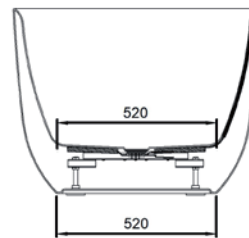

OVAL GLOSS BATHS /

vcbbc

DESCRIPTION

Oval 1800 Gloss Freestanding Acrylic Bath

PRODUCT CODE

15.A39565

Dimensions W 1800 x H 600 x D 800 (mm)

Material Acrylic (White Gloss Finish)

Weight 43kg

Water Capacity 250L*

Displaced Capacity 180L**

Included Overflow and pop-up waste

Features

- An acrylic composition with excellent thermal properties, Oval is able to retain heat and is warm to touch.
- Free-standing, double-ended design with thin edge and smooth curved corners.
- Gloss finish

TECHNICAL DRAWINGS

Side

Front

Top Down

NOTES

*Volume of water contained in the bath if filled to the overflow. **Volume of water contained in the bath if filled to the overflow, less 70 litres to allow for an average-sized person in the bath. Drawing indicates the technical measurement only and is not a reflection of how the product will look. Sizes are nominal only. All drawings in millimeters. Drawings not to scale. April 2024.