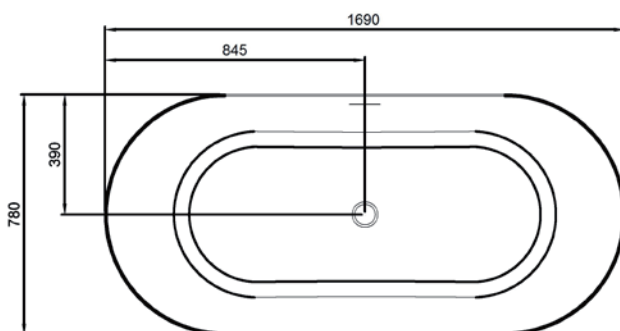

OVAL GLOSS BATHS /

vcbbc

DESCRIPTION

Oval 1700 Gloss Freestanding Acrylic Bath

PRODUCT CODE

15.A39564

Dimensions W 1700 x H 600 x D 780 (mm)

Material Acrylic (White Gloss Finish)

Weight 43kg

Water Capacity 250L*

Displaced Capacity 180L**

Included Overflow and pop-up waste

Features

- An acrylic composition with excellent thermal properties, Oval is able to retain heat and is warm to touch.
- Free-standing, double-ended design with thin edge and smooth curved corners.
- Gloss finish

TECHNICAL DRAWINGS

Side

Front

Top Down

NOTES

*Volume of water contained in the bath if filled to the overflow. **Volume of water contained in the bath if filled to the overflow, less 70 litres to allow for an average-sized person in the bath. Drawing indicates the technical measurement only and is not a reflection of how the product will look. Sizes are nominal only. All drawings in millimeters. Drawings not to scale. April 2024.