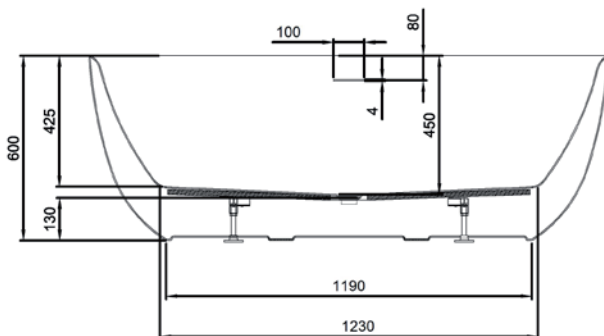

OVAL GLOSS BATHS /

vcbbc

DESCRIPTION

Oval 1700 Gloss Freestanding Acrylic Bath

PRODUCT CODE

15.A39564

Dimensions W 1700 x H 600 x D 780 (mm)

Material Acrylic (White Gloss Finish)

Weight 43kg

Water Capacity 250L*

Displaced Capacity 180L**

Included Overflow and pop-up waste

Features

- An acrylic composition with excellent thermal properties, Oval is able to retain heat and is warm to touch.
- Free-standing, double-ended design with thin edge and smooth curved corners.
- Gloss finish

TECHNICAL DRAWINGS

Side

Front

Top Down

NOTES

*Volume of water contained in the bath if filled to the overflow. **Volume of water contained in the bath if filled to the overflow, less 70 litres to allow for an average-sized person in the bath. Drawing indicates the technical measurement only and is not a reflection of how the product will look. Sizes are nominal only. All drawings in millimeters. Drawings not to scale. April 2024.