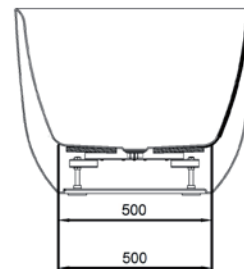

OVAL GLOSS BATHS /

vcbbc

DESCRIPTION

Oval 1700 Gloss Freestanding Acrylic Bath

PRODUCT CODE

15.A39564

Dimensions W 1700 x H 600 x D 780 (mm)

Material Acrylic (White Gloss Finish)

Weight 43kg

Water Capacity 250L*

Displaced Capacity 180L**

Included Overflow and pop-up waste

Features

- An acrylic composition with excellent thermal properties, Oval is able to retain heat and is warm to touch.
- Free-standing, double-ended design with thin edge and smooth curved corners.
- Gloss finish

TECHNICAL DRAWINGS

Side

Front

Top Down

NOTES

*Volume of water contained in the bath if filled to the overflow. **Volume of water contained in the bath if filled to the overflow, less 70 litres to allow for an average-sized person in the bath. Drawing indicates the technical measurement only and is not a reflection of how the product will look. Sizes are nominal only. All drawings in millimeters. Drawings not to scale. April 2024.