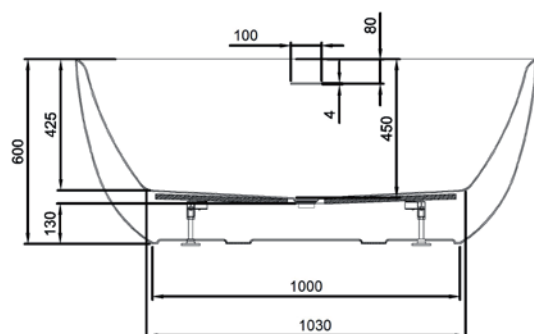

OVAL MATTE BATHS

vcbbc

DESCRIPTION

Oval 1500 Freestanding Acrylic Bath

PRODUCT CODE

15.A.40134

Dimensions W 1500 x H 600 x D 780 (mm)

Material Acrylic (White Matte Finish)

Weight 43kg

Water Capacity 250L*

Displaced Capacity 180L**

Included Overflow and pop-up waste

Features

- An acrylic composition with excellent thermal properties, Oval is able to retain heat and is warm to touch.
- Free-standing, double-ended design with thin edge and smooth curved corners.
- Matte finish

TECHNICAL DRAWINGS

Side

Front

Top Down

NOTES

*Volume of water contained in the bath if filled to the overflow. **Volume of water contained in the bath if filled to the overflow, less 70 litres to allow for an average-sized person in the bath. Drawing indicates the technical measurement only and is not a reflection of how the product will look. Sizes are nominal only. All drawings in millimeters. Drawings not to scale. April 2024.