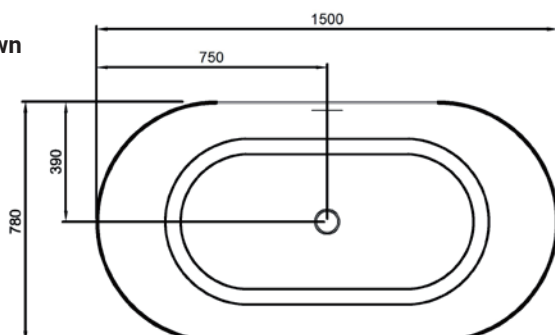

OVAL MATTE BATHS

vcbbc

DESCRIPTION

Oval 1500 Freestanding Acrylic Bath

PRODUCT CODE

15.A.40134

Dimensions W 1500 x H 600 x D 780 (mm)

Material Acrylic (White Matte Finish)

Weight 43kg

Water Capacity 250L*

Displaced Capacity 180L**

Included Overflow and pop-up waste

Features

- An acrylic composition with excellent thermal properties, Oval is able to retain heat and is warm to touch.
- Free-standing, double-ended design with thin edge and smooth curved corners.
- Matte finish

TECHNICAL DRAWINGS

Side

Front

Top Down

NOTES

*Volume of water contained in the bath if filled to the overflow. **Volume of water contained in the bath if filled to the overflow, less 70 litres to allow for an average-sized person in the bath. Drawing indicates the technical measurement only and is not a reflection of how the product will look. Sizes are nominal only. All drawings in millimeters. Drawings not to scale. April 2024.