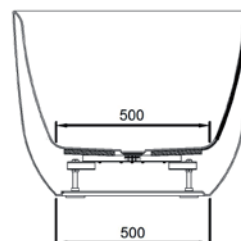

OVAL MATTE BATHS

vcbbc

DESCRIPTION

Oval 1500 Freestanding Acrylic Bath

PRODUCT CODE

15.A.40134

Dimensions W 1500 x H 600 x D 780 (mm)

Material Acrylic (White Matte Finish)

Weight 43kg

Water Capacity 250L*

Displaced Capacity 180L**

Included Overflow and pop-up waste

Features

- An acrylic composition with excellent thermal properties, Oval is able to retain heat and is warm to touch.
- Free-standing, double-ended design with thin edge and smooth curved corners.
- Matte finish

TECHNICAL DRAWINGS

Side

Front

Top Down

NOTES

*Volume of water contained in the bath if filled to the overflow. **Volume of water contained in the bath if filled to the overflow, less 70 litres to allow for an average-sized person in the bath. Drawing indicates the technical measurement only and is not a reflection of how the product will look. Sizes are nominal only. All drawings in millimeters. Drawings not to scale. April 2024.