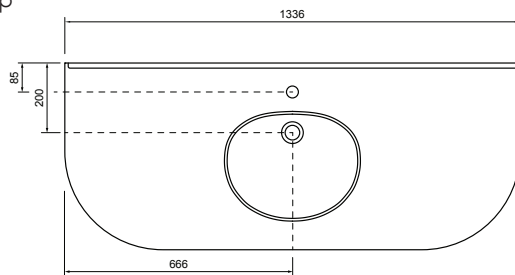

## FEATURES

- Dimensions - W 1335mm x H 850mm x D 550mm
- Unit comes with fully assembled, 2 soft-close drawers & doors and chrome plated metal handles.
- A lacquered top coat with 5 layers of primer featuring UV stabilization to minimize colour fading from exposure to sunlight.
- The plinths of the freestanding furniture are crafted from HDP Polymer, a waterproof base
- Kordura tops are supplied with the integrated Inset basin with overflow.
- Kordura tops do not come with predrilled tapholes. This is the responsibility of the installer to drill in the required position and configuration, and can be cut with a hole saw. A template is provided with the Kordura tops indicating tap hole positions and sizes.

## TECHNICAL DRAWINGS

Top

Drawer Section

Front

Side Section

## NOTES

Drawing indicates the technical measurement only and is not a reflection of how the unit will look. Sizes approximate. All drawings in millimeters.