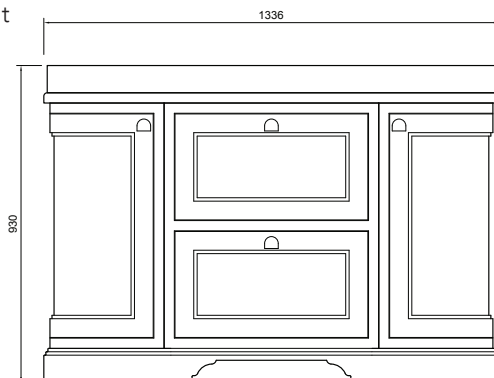

## FEATURES

- Dimensions - W 1335mm x H 850mm x D 550mm
- Unit comes with fully assembled, 2 soft-close drawers & doors and chrome plated metal handles.
- A lacquered top coat with 5 layers of primer featuring UV stabilization to minimize colour fading from exposure to sunlight.
- The plinths of the freestanding furniture are crafted from HDP Polymer, a waterproof base
- Kordura tops are supplied with the integrated Inset basin with overflow.
- Kordura tops do not come with predrilled tapholes. This is the responsibility of the installer to drill in the required position and configuration, and can be cut with a hole saw. A template is provided with the Kordura tops indicating tap hole positions and sizes.

## TECHNICAL DRAWINGS

Top

Drawer Section

Front

Side Section

## NOTES

Drawing indicates the technical measurement only and is not a reflection of how the unit will look. Sizes approximate. All drawings in millimeters.