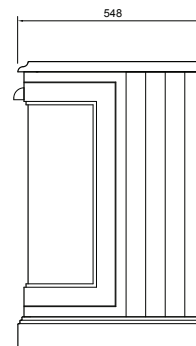

## FEATURES

- Dimensions - W 1335mm x H 850mm x D 550mm
- Unit comes with fully assembled, 2 soft-close drawers & doors and chrome plated metal handles.
- A lacquered top coat with 5 layers of primer featuring UV stabilization to minimize colour fading from exposure to sunlight.
- The plinths of the freestanding furniture are crafted from HDP Polymer, a waterproof base
- Kordura tops are supplied with the integrated Inset basin with overflow.
- Kordura tops do not come with predrilled tapholes. This is the responsibility of the installer to drill in the required position and configuration, and can be cut with a hole saw. A template is provided with the Kordura tops indicating tap hole positions and sizes.

## TECHNICAL DRAWINGS

Top

Drawer Section

Front

Side Section

## NOTES

Drawing indicates the technical measurement only and is not a reflection of how the unit will look. Sizes approximate. All drawings in millimeters.