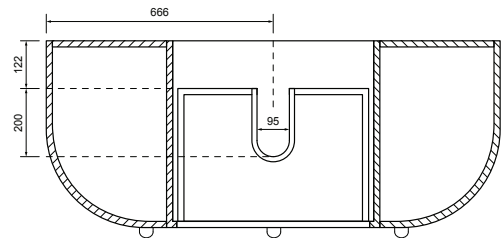

## FEATURES

- Dimensions - W 1335mm x H 850mm x D 550mm
- Unit comes with fully assembled, 2 soft-close drawers & doors and chrome plated metal handles.
- A lacquered top coat with 5 layers of primer featuring UV stabilization to minimize colour fading from exposure to sunlight.
- The plinths of the freestanding furniture are crafted from HDP Polymer, a waterproof base
- Kordura tops are supplied with the integrated Inset basin with overflow.
- Kordura tops do not come with predrilled tapholes. This is the responsibility of the installer to drill in the required position and configuration, and can be cut with a hole saw. A template is provided with the Kordura tops indicating tap hole positions and sizes.

## TECHNICAL DRAWINGS

Top

Drawer Section

Front

Side Section

## NOTES

Drawing indicates the technical measurement only and is not a reflection of how the unit will look. Sizes approximate. All drawings in millimeters.