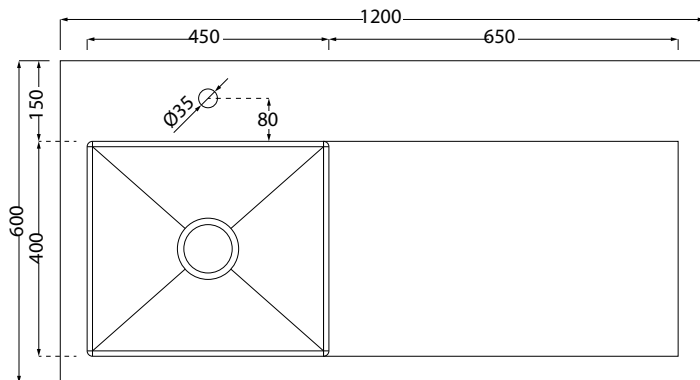

DESCRIPTION

HoroI Stainless Steel Laundry Top, Left Tub / Right Tub

PRODUCT CODE

12060L / 12060R

FEATURES

- Dimensions - W 1200 x H 275 x D 600mm
- Fully integrated stainless steel laundry tub and drainage top. Clean lines and a seamless surface make it a breeze to clean.
- Available as a left or right-sided tub to suit your layout.
- Units are fitted with a waste connection for washing machine and dryer outlets.
- Includes a convenient basket waste.
- Pair with our 600 & 1200mm cabinets, in White, Melamine or Timber Veneer.
- Tub water capacity: 36L to overflow, 43L to top.
- Stainless Steel 304.
- NB: Designed for laundry cabinets only (not sold separately).

TECHNICAL DRAWINGS

Top

Side Section

Front

NOTES

• Tap ware & accessories not included. • Drawing indicates the technical measurement only and is not a reflection of how the product will look. Sizes nominal only. Drawings in millimetres. Not to scale. March 2020.