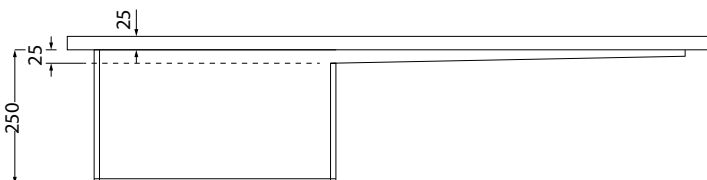

DESCRIPTION

HoroI Stainless Steel Laundry Top, Left Tub / Right Tub

PRODUCT CODE

12060L / 12060R

FEATURES

- Dimensions - W 1200 x H 275 x D 600mm
- Fully integrated stainless steel laundry tub and drainage top. Clean lines and a seamless surface make it a breeze to clean.
- Available as a left or right-sided tub to suit your layout.
- Units are fitted with a waste connection for washing machine and dryer outlets.
- Includes a convenient basket waste.
- Pair with our 600 & 1200mm cabinets, in White, Melamine or Timber Veneer.
- Tub water capacity: 36L to overflow, 43L to top.
- Stainless Steel 304.
- NB: Designed for laundry cabinets only (not sold separately).

TECHNICAL DRAWINGS

Top

Side Section

Front

NOTES

• Tap ware & accessories not included. • Drawing indicates the technical measurement only and is not a reflection of how the product will look. Sizes nominal only. Drawings in millimetres. Not to scale. March 2020.