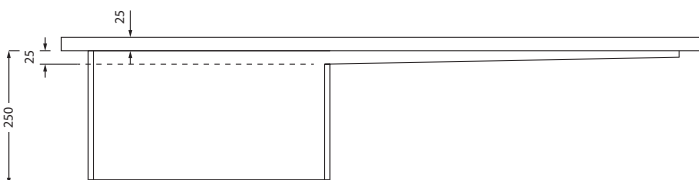

DESCRIPTION

Horoi Stainless Steel Top

PRODUCT CODE

12060L / R

FEATURES

- Dimensions - W 1200mm x H 275mm x D 600mm
- Fully integrated stainless steel laundry tub and drainage top. With its clean lines and a seamless surface make it a breeze to clean.
- Available in left- or right-sided sink to suit your layout.
- Units are fitted with a waste connection for washing machine and dryer outlets.
- Include a convenient waste basket to trap small objects.
- Pair it with any of our cabinets available in 600 & 1200 with 3 types of finishes available in White, Melamine and Timber Veneer.
- NB: Designed for laundry cabinets only (not to be sold separately).
- NB: Tapware not included.

TECHNICAL DRAWINGS

Top

Side Section

Front

NOTES

Sizes approximate. All drawings in millimeters.

Drawing indicates the technical measurement only and is not a reflection of how the product will look.