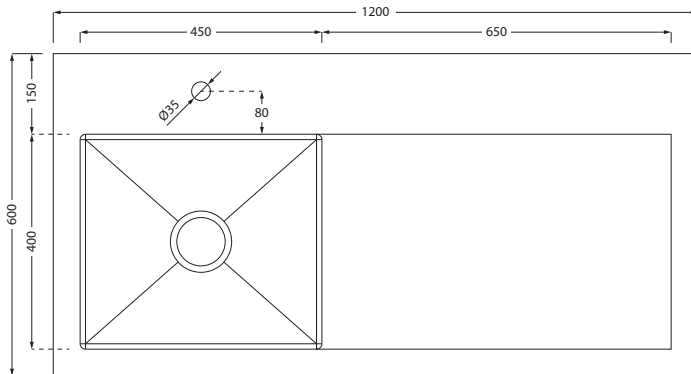

DESCRIPTION

Horoi Stainless Steel Top

PRODUCT CODE

12060L / R

FEATURES

- Dimensions - W 1200mm x H 275mm x D 600mm
- Fully integrated stainless steel laundry tub and drainage top. With its clean lines and a seamless surface make it a breeze to clean.
- Available in left- or right-sided sink to suit your layout.
- Units are fitted with a waste connection for washing machine and dryer outlets.
- Include a convenient waste basket to trap small objects.
- Pair it with any of our cabinets available in 600 & 1200 with 3 types of finishes available in White, Melamine and Timber Veneer.
- NB: Designed for laundry cabinets only (not to be sold separately).
- NB: Tapware not included.

TECHNICAL DRAWINGS

Top

Side Section

Front

NOTES

Sizes approximate. All drawings in millimeters.

Drawing indicates the technical measurement only and is not a reflection of how the product will look.