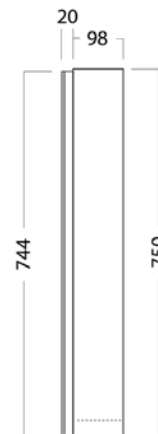

Mirror Unit /

vcbc

DESCRIPTION

1200 – 3 Doors, 4 Glass Shelves

PRODUCT CODE

M1203 / M1203T

FEATURES

- Dimensions - W 1180 x H 750 x D 120mm
- Available in White Paint or Timber Effect Melamine finishes.
- White Paint - The paint used on our products is polyurethane or UV based. It is five times harder and more durable than lacquer finishes.
- Timber Effect Melamine - Our wood grain melamine is a low-pressure laminate.
- NZ-made cabinetry with reversible door options.
- Finger pull, handleless door fronts >
- Lighting options also available at an additional cost.

Mirror Unit /

DESCRIPTION

1200 – 3 Doors, 4 Glass Shelves

PRODUCT CODE

M1203 / M1203T

TECHNICAL DRAWINGS

Top

Front

Side Section

Inside

NOTES

Drawing indicates the technical measurement only and is not a reflection of how the unit will look. Sizes are nominal only. All drawings in millimeters. Drawings not to scale. June 2021.