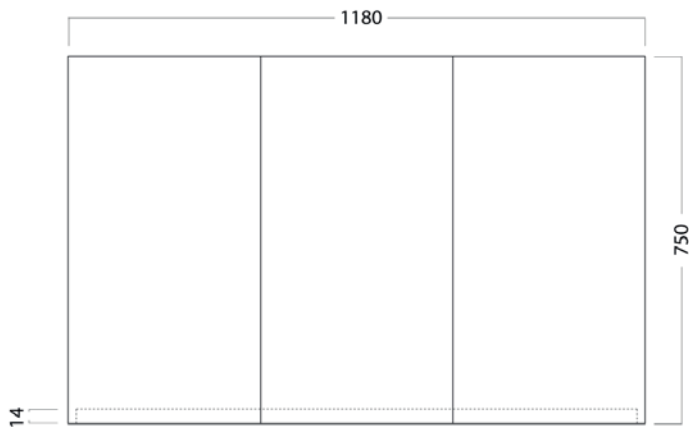

Mirror Unit /

vcbc

DESCRIPTION

1200 – 3 Doors, 4 Glass Shelves

PRODUCT CODE

M1203 / M1203T

FEATURES

- Dimensions - W 1180 x H 750 x D 120mm
- Available in White Paint or Timber Effect Melamine finishes.
- White Paint - The paint used on our products is polyurethane or UV based. It is five times harder and more durable than lacquer finishes.
- Timber Effect Melamine - Our wood grain melamine is a low-pressure laminate.
- NZ-made cabinetry with reversible door options.
- Finger pull, handleless door fronts >
- Lighting options also available at an additional cost.

Mirror Unit /

DESCRIPTION

1200 – 3 Doors, 4 Glass Shelves

PRODUCT CODE

M1203 / M1203T

TECHNICAL DRAWINGS

Top

Front

Side Section

Inside

NOTES

Drawing indicates the technical measurement only and is not a reflection of how the unit will look. Sizes are nominal only. All drawings in millimeters. Drawings not to scale. June 2021.