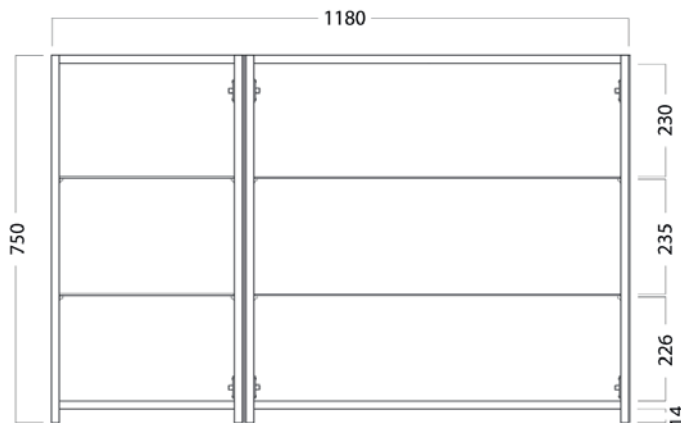

Mirror Unit /

vcbc

DESCRIPTION

1200 – 3 Doors, 4 Glass Shelves

PRODUCT CODE

M1203 / M1203T

FEATURES

- Dimensions - W 1180 x H 750 x D 120mm
- Available in White Paint or Timber Effect Melamine finishes.
- White Paint - The paint used on our products is polyurethane or UV based. It is five times harder and more durable than lacquer finishes.
- Timber Effect Melamine - Our wood grain melamine is a low-pressure laminate.
- NZ-made cabinetry with reversible door options.
- Finger pull, handleless door fronts >
- Lighting options also available at an additional cost.

Mirror Unit /

DESCRIPTION

1200 – 3 Doors, 4 Glass Shelves

PRODUCT CODE

M1203 / M1203T

TECHNICAL DRAWINGS

Top

Front

Side Section

Inside

NOTES

Drawing indicates the technical measurement only and is not a reflection of how the unit will look. Sizes are nominal only. All drawings in millimeters. Drawings not to scale. June 2021.