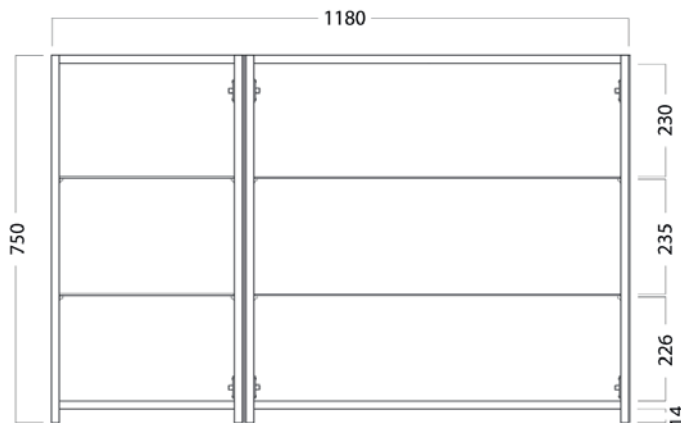

Mirror Unit /

Michel César

DESCRIPTION

1200 – 3 Doors, 4 Glass Shelves

PRODUCT CODE

M1203 / M1203T

FEATURES

- Dimensions - W 1180 x H 750 x D 120mm
- Available in White, Custom Colour Paint or Timber Veneer finishes.
- White Paint - The paint used on our products is polyurethane or UV based. It is five times harder and more durable than lacquer finishes.
- Timber Veneer - Finishes are 100% natural, so each have variations in grain and colour. All come stained and sealed with a protective UV finish.
- NZ-made cabinetry with reversible door options.
- Finger pull, handleless door fronts >
- Lighting options also available at an additional cost.

Mirror Unit /

Michel César

DESCRIPTION

1200 – 3 Doors, 4 Glass Shelves

PRODUCT CODE

M1203 / M1203T

TECHNICAL DRAWINGS

Top

Front

Side Section

Inside

NOTES

Drawing indicates the technical measurement only and is not a reflection of how the unit will look. Sizes are nominal only. All drawings in millimeters. Drawings not to scale. June 2021.