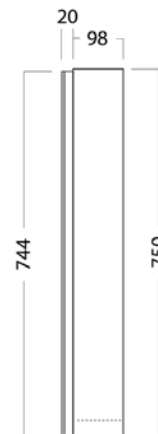

Mirror Unit /

Michel César

DESCRIPTION

1200 – 3 Doors, 4 Glass Shelves

PRODUCT CODE

M1203 / M1203T

FEATURES

- Dimensions - W 1180 x H 750 x D 120mm
- Available in White, Custom Colour Paint or Timber Veneer finishes.
- White Paint - The paint used on our products is polyurethane or UV based. It is five times harder and more durable than lacquer finishes.
- Timber Veneer - Finishes are 100% natural, so each have variations in grain and colour. All come stained and sealed with a protective UV finish.
- NZ-made cabinetry with reversible door options.
- Finger pull, handleless door fronts >
- Lighting options also available at an additional cost.

Coffee

Noce

Dark Oak

Custom

Please see reverse for technical drawings and measurements.

NOTES

See our website for product prices. Drawing indicates the technical measurement only and is not a reflection of how the product will look. Sizes are nominal only. All drawings in millimeters. Drawings not to scale. June 2021.

Mirror Unit /

Michel César

DESCRIPTION

1200 – 3 Doors, 4 Glass Shelves

PRODUCT CODE

M1203 / M1203T

TECHNICAL DRAWINGS

Top

Front

Side Section

Inside

NOTES

Drawing indicates the technical measurement only and is not a reflection of how the unit will look. Sizes are nominal only. All drawings in millimeters. Drawings not to scale. June 2021.