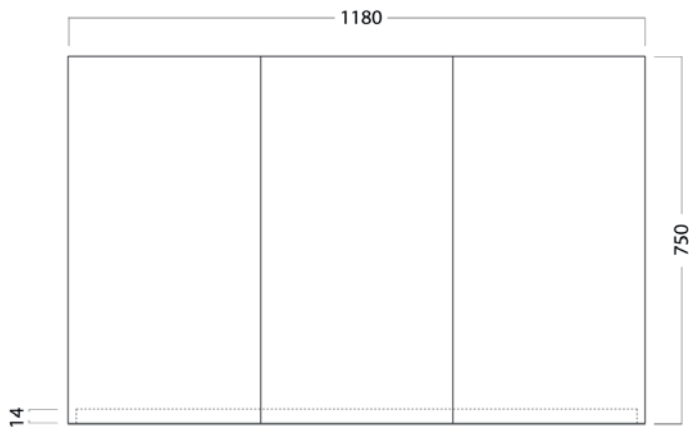

Mirror Unit /

Michel César

DESCRIPTION

1200 – 3 Doors, 4 Glass Shelves

PRODUCT CODE

M1203 / M1203T

FEATURES

- Dimensions - W 1180 x H 750 x D 120mm
- Available in White, Custom Colour Paint or Timber Veneer finishes.
- White Paint - The paint used on our products is polyurethane or UV based. It is five times harder and more durable than lacquer finishes.
- Timber Veneer - Finishes are 100% natural, so each have variations in grain and colour. All come stained and sealed with a protective UV finish.
- NZ-made cabinetry with reversible door options.
- Finger pull, handleless door fronts >
- Lighting options also available at an additional cost.

Mirror Unit /

Michel César

DESCRIPTION

1200 – 3 Doors, 4 Glass Shelves

PRODUCT CODE

M1203 / M1203T

TECHNICAL DRAWINGS

Top

Front

Side Section

Inside

NOTES

Drawing indicates the technical measurement only and is not a reflection of how the unit will look. Sizes are nominal only. All drawings in millimeters. Drawings not to scale. June 2021.