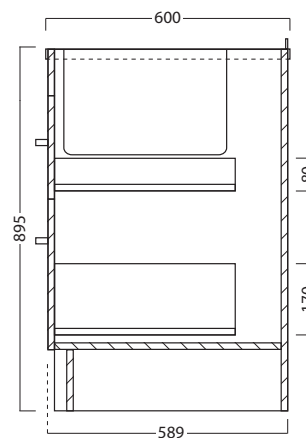

DESCRIPTION

1200 Laundry Cabinet, 2 Drawers, with Horoi Stainless Steel Top

PRODUCT CODE

LUS120 / LUS1200M

Dimensions	W 1200 x H 920 x D 600 (mm)
Finishes	White gloss paint or Melamine.
Top	Stainless steel with tub.
Handle	Chrome or Black handle finish.
Origin	New Zealand made cabinetry.
Features	Choice of left or right. 2 Drawers with soft-close. Our Melamine is a low-pressure laminate. See website for all finish colours.

TECHNICAL DRAWINGS

Stainless Steel Top & Tub (left)

Internal Drawers (tub left)

Drawers

Side Section

NOTES

*Additional Cost. Accessories not included. Drawing indicates the technical measurement only and is not a reflection of how the product will look. Sizes are nominal only. All drawings in millimeters. Drawings not to scale. January 2024.