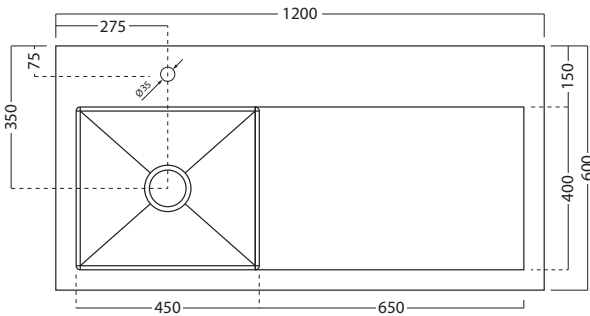

DESCRIPTION

1200 Laundry Cabinet, 2 Drawers, with Horoi Stainless Steel Top

PRODUCT CODE

LUS120 / LUS1200M

Dimensions	W 1200 x H 920 x D 600 (mm)
Finishes	White gloss paint or Melamine.
Top	Stainless steel with tub.
Handle	Chrome or Black handle finish.
Origin	New Zealand made cabinetry.
Features	Choice of left or right. 2 Drawers with soft-close. Our Melamine is a low-pressure laminate. See website for all finish colours.

TECHNICAL DRAWINGS

Stainless Steel Top & Tub (left)

Internal Drawers (tub left)

Drawers

Side Section

NOTES

*Additional Cost. Accessories not included. Drawing indicates the technical measurement only and is not a reflection of how the product will look. Sizes are nominal only. All drawings in millimeters. Drawings not to scale. January 2024.