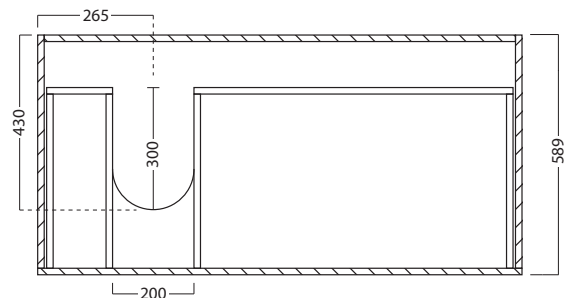

DESCRIPTION

1200 Laundry Cabinet, 2 Drawers, with Horoi Stainless Steel Top

PRODUCT CODE

LUS120 / LUS1200M

Dimensions	W 1200 x H 920 x D 600 (mm)
Finishes	White gloss paint or Melamine.
Top	Stainless steel with tub.
Handle	Chrome or Black handle finish.
Origin	New Zealand made cabinetry.
Features	Choice of left or right. 2 Drawers with soft-close. Our Melamine is a low-pressure laminate. See website for all finish colours.

TECHNICAL DRAWINGS

Stainless Steel Top & Tub (left)

Internal Drawers (tub left)

Drawers

Side Section

NOTES

*Additional Cost. Accessories not included. Drawing indicates the technical measurement only and is not a reflection of how the product will look. Sizes are nominal only. All drawings in millimeters. Drawings not to scale. January 2024.