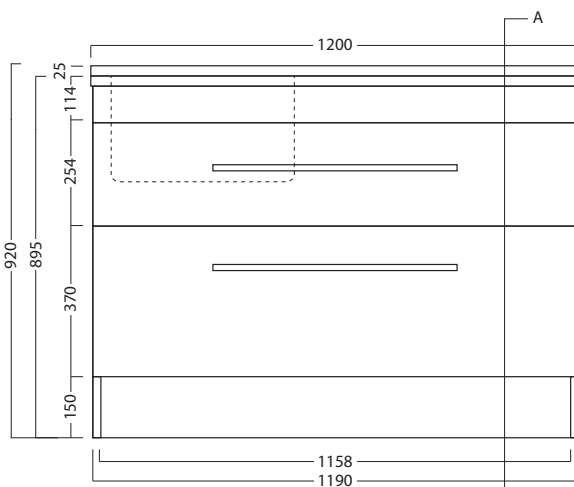

DESCRIPTION

1200 Laundry Cabinet, 2 Drawers, with Horoi Stainless Steel Top

PRODUCT CODE

LUS120 / LUS1200M

Dimensions	W 1200 x H 920 x D 600 (mm)
Finishes	White gloss paint or Melamine.
Top	Stainless steel with tub.
Handle	Chrome or Black handle finish.
Origin	New Zealand made cabinetry.
Features	Choice of left or right. 2 Drawers with soft-close. Our Melamine is a low-pressure laminate. See website for all finish colours.

TECHNICAL DRAWINGS

Stainless Steel Top & Tub (left)

Internal Drawers (tub left)

Drawers

Side Section

NOTES

*Additional Cost. Accessories not included. Drawing indicates the technical measurement only and is not a reflection of how the product will look. Sizes are nominal only. All drawings in millimeters. Drawings not to scale. January 2024.