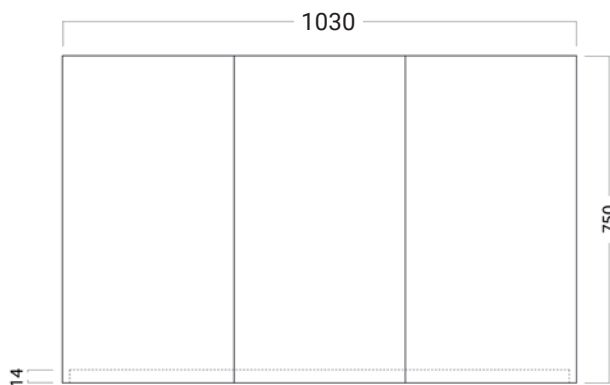

Mirror Unit /

vcbbc

DESCRIPTION

1030 – 3 Doors, 4 Glass Shelves

PRODUCT CODE

M105 / M105M

FEATURES

- Dimensions - W 1030 x H 750 x D 120mm
- Available in White Paint or Timber Effect Melamine finishes.
- White Paint - The paint used on our products is polyurethane or UV based. It is five times harder and more durable than lacquer finishes.
- Timber Effect Melamine - Our wood grain melamine is a low-pressure laminate.
- NZ-made cabinetry with reversible door options.
- Finger pull, handleless door fronts >
- Lighting options also available at an additional cost.

Mirror Unit /

vcbc

DESCRIPTION

1030 – 3 Doors, 4 Glass Shelves

PRODUCT CODE

M105 / M105M

TECHNICAL DRAWINGS

Top

Front

Side Section

Inside

NOTES

Drawing indicates the technical measurement only and is not a reflection of how the unit will look. Sizes are nominal only. All drawings in millimeters. Drawings not to scale. June 2021.