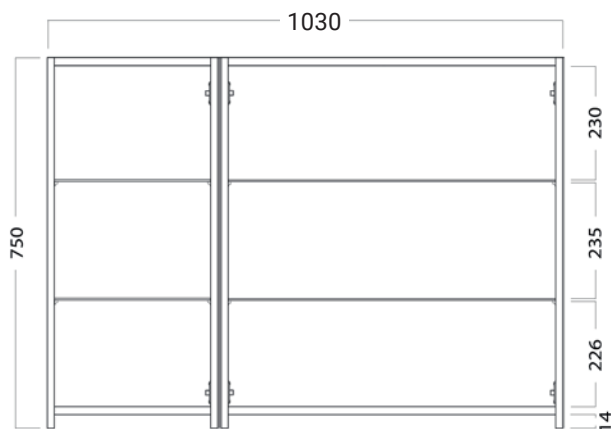

Mirror Unit /

vcbbc

DESCRIPTION

1030 – 3 Doors, 4 Glass Shelves

PRODUCT CODE

M105 / M105M

FEATURES

- Dimensions - W 1030 x H 750 x D 120mm
- Available in White Paint or Timber Effect Melamine finishes.
- White Paint - The paint used on our products is polyurethane or UV based. It is five times harder and more durable than lacquer finishes.
- Timber Effect Melamine - Our wood grain melamine is a low-pressure laminate.
- NZ-made cabinetry with reversible door options.
- Finger pull, handleless door fronts >
- Lighting options also available at an additional cost.

Mirror Unit /

vcbc

DESCRIPTION

1030 – 3 Doors, 4 Glass Shelves

PRODUCT CODE

M105 / M105M

TECHNICAL DRAWINGS

Top

Front

Side Section

Inside

NOTES

Drawing indicates the technical measurement only and is not a reflection of how the unit will look. Sizes are nominal only. All drawings in millimeters. Drawings not to scale. June 2021.